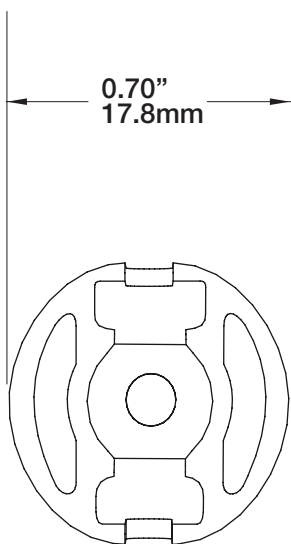

WALL HANGER FIX

U5163

WEIGHT CAPACITY

11 lb. / 5 Kg

NOTE

Includes one each
Flat Head #6 x 1.75" screw
and TripleGrip™ anchors.

ASHanging.com
866.935.6949