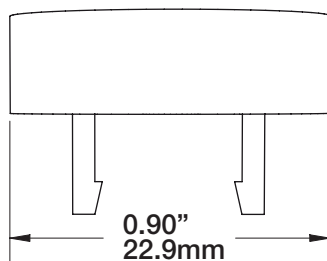

WALL HANGER FIX

U5163

WEIGHT CAPACITY

11 lb. / 5 Kg

NOTE

Includes one each
Flat Head #6 x 1.75" screw
and TripleGrip™ anchors.

ASHanging.com
866.935.6949