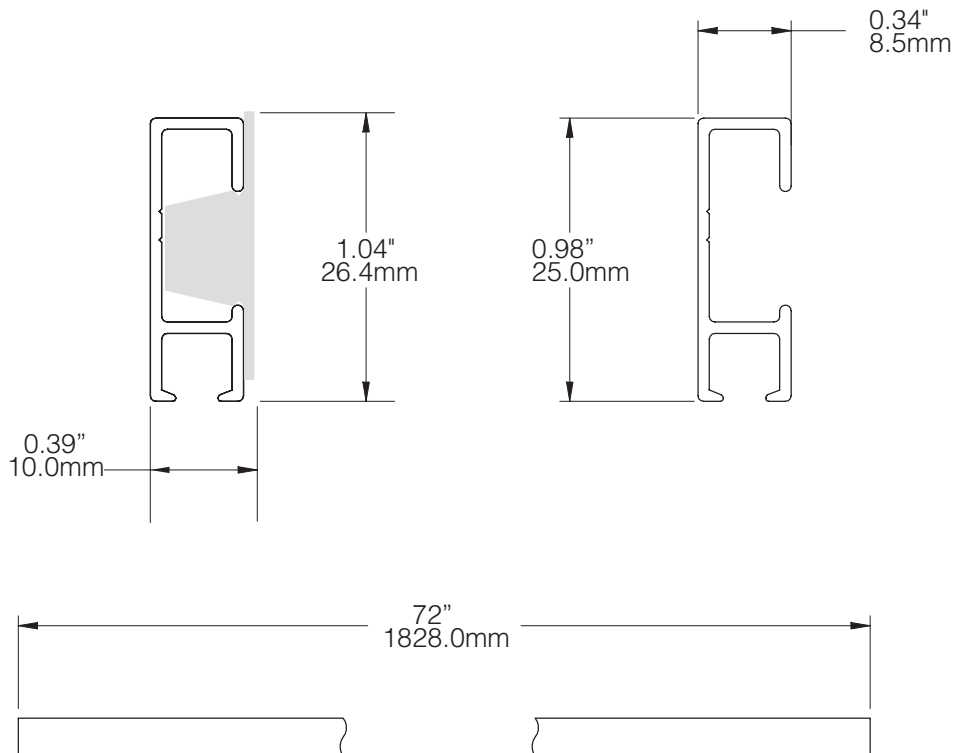

**CLICK RAIL TRACK**

A1050

**COMPATIBILITY**

**WEIGHT CAPACITY**

20 lb/ft (30 kg/m)

**FINISH**

Anodized: Silver Satin, Champagne  
Powder Coated: Warm White (semi-gloss), Cool White (flat, paintable), Black  
Faux Wood: Honey Maple, Chestnut

**NOTE**

Includes eight (8x) each Click & Connect connectors, #6 x 1.25" screws and TripleGrip™ anchors.

ASHanging.com  
866.935.6949