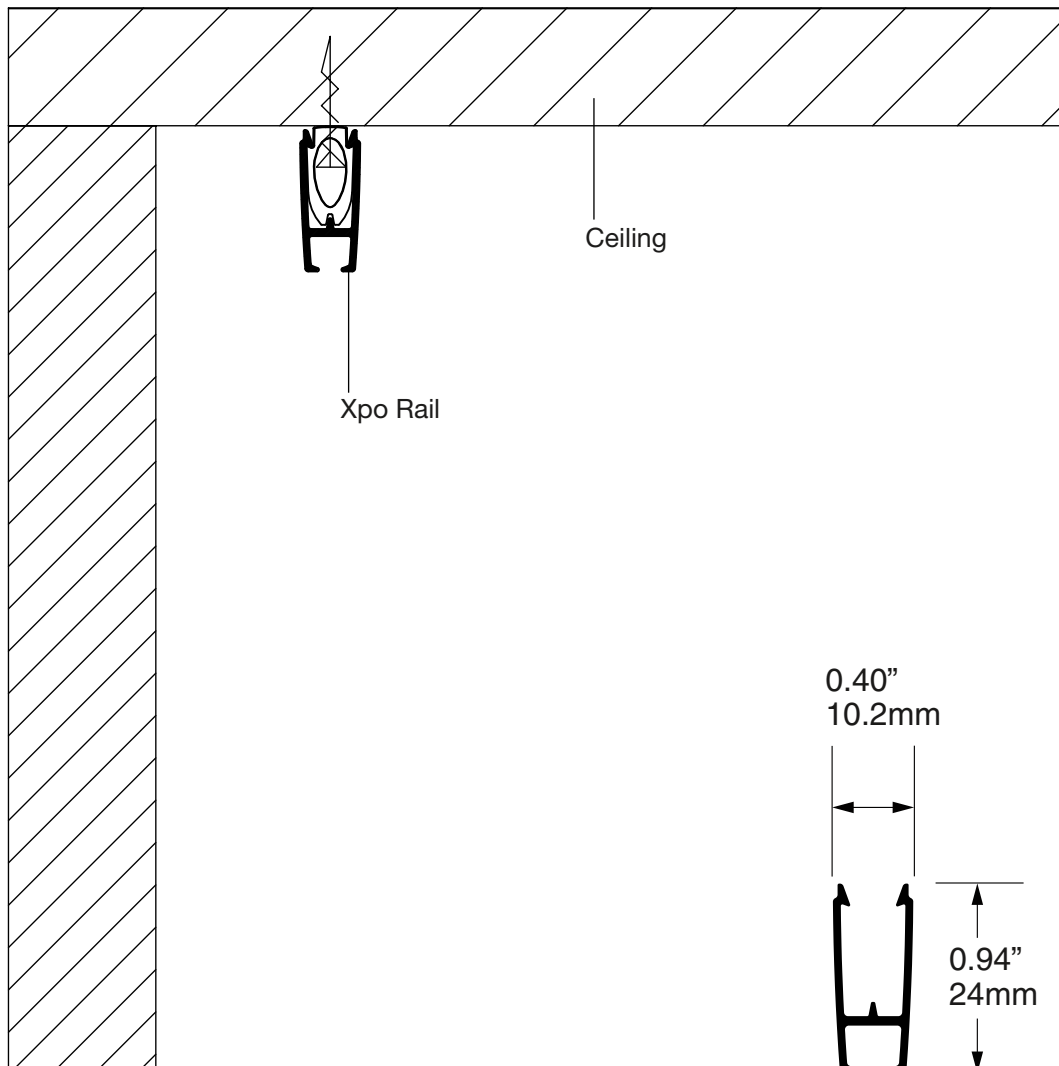

**XPO RAIL TRACK
A1060**

FINISH
Anodized silver, black,
Painted warm white

NOTE
Includes 6X Xpo connectors,
6x #6 x 1.25" screws,
TripleGrip™ anchors

ASHanging.com
866.935.6949