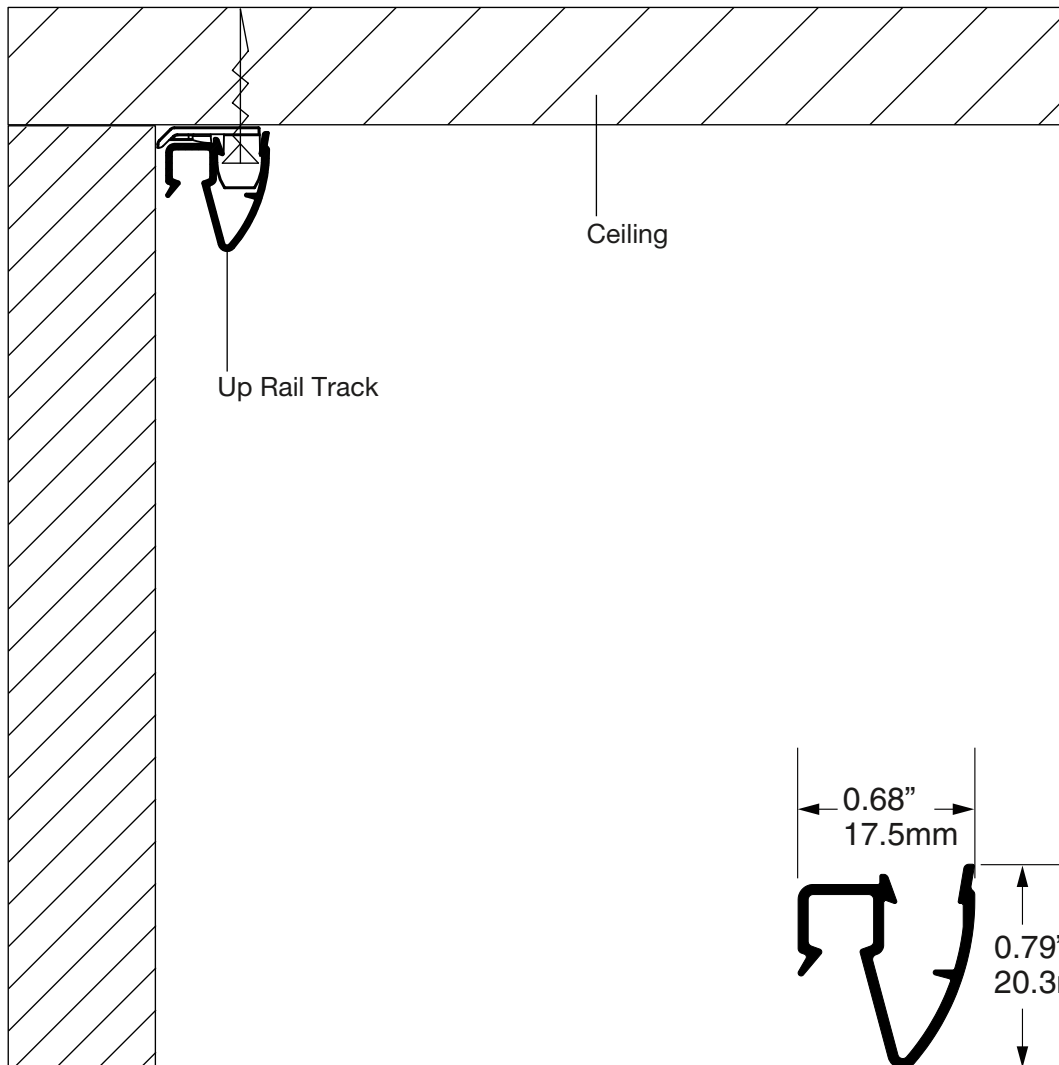

UP RAIL TRACK
A1070

FINISH
Anodized silver, black,
Painted warm white

NOTE
Includes 6x Up connectors,
6x #6 x 1.25" screws,
TripleGrip™ anchors

ASHanging.com
866.935.6949