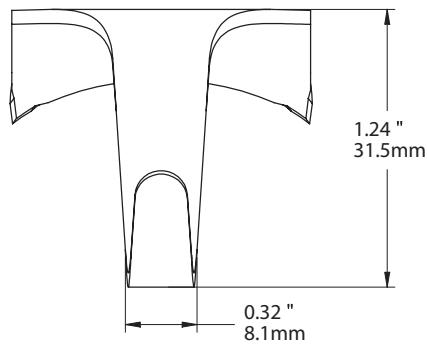

PICTURE MOLDING HANGER, SMALL
U5300

WEIGHT CAPACITY
33 lbs.
15 Kg

FINISH
Chrome, Bright Brass and White

ASHanging.com
866.935.6949