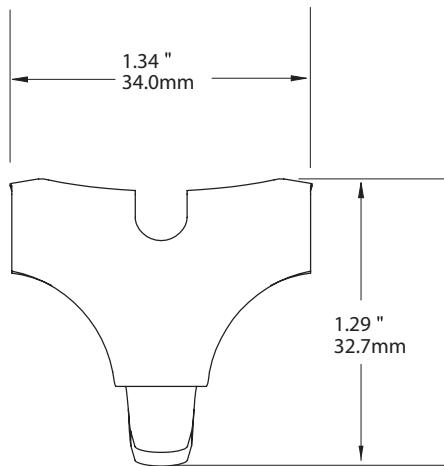

PICTURE MOLDING HANGER, SMALL
U5300

WEIGHT CAPACITY
33 lbs.
15 Kg

FINISH
Chrome, Bright Brass and White

ASHanging.com
866.935.6949