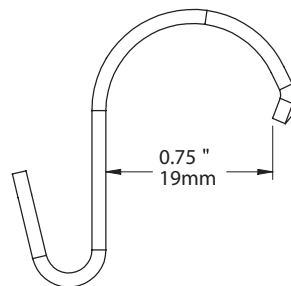

PICTURE MOLDING HANGER, SMALL
U5300

WEIGHT CAPACITY
33 lbs.
15 Kg

FINISH
Chrome, Bright Brass and White

ASHanging.com
866.935.6949