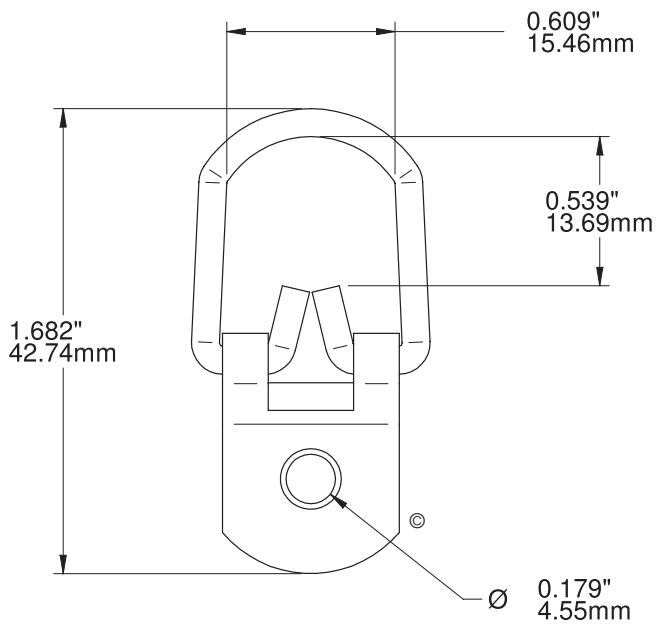

D RING, LARGE
U5200

ASHanging.com
866.935.6949