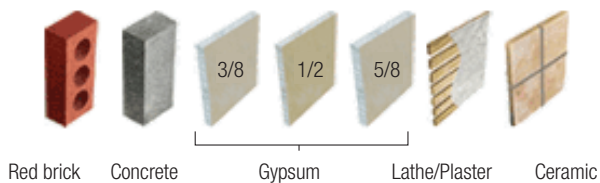

SCREWS AND ANCHORS FOR CLASSIC WALL/CEILING TRACK

U5100

FINISH

Painted: Silver, Champagne, Gold, White, Black

Compatible with:

Replacement hardware set for mounting Classic Wall/Ceiling Track as initially supplied. Includes 9 sets #6-1/4" screws and TripleGrip™ anchors.