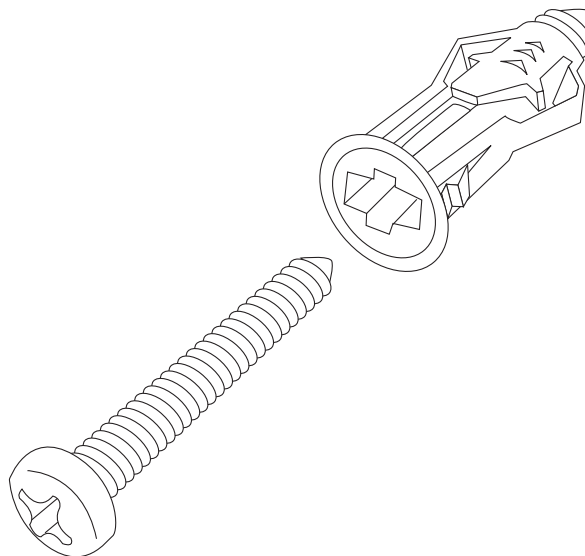

SCREWS AND ANCHORS FOR CLASSIC WALL/CEILING TRACK

U5100

FINISH

Painted: Silver, Champagne, Gold, White, Black

Compatible with:

Replacement hardware set for mounting Classic Wall/Ceiling Track as initially supplied. Includes 9 sets #6-1/4" screws and TripleGrip™ anchors.