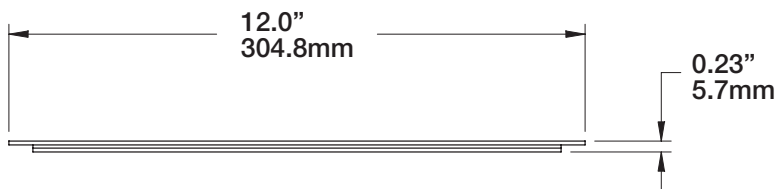

**ACRYLIC POCKET
LETTER SIZE,
LANDSCAPE
U5005**

FINISH
Polished edge 1/8" thick
acrylic sheet

NOTE
8.5" x 11" live area

ASHanging.com
866.935.6949