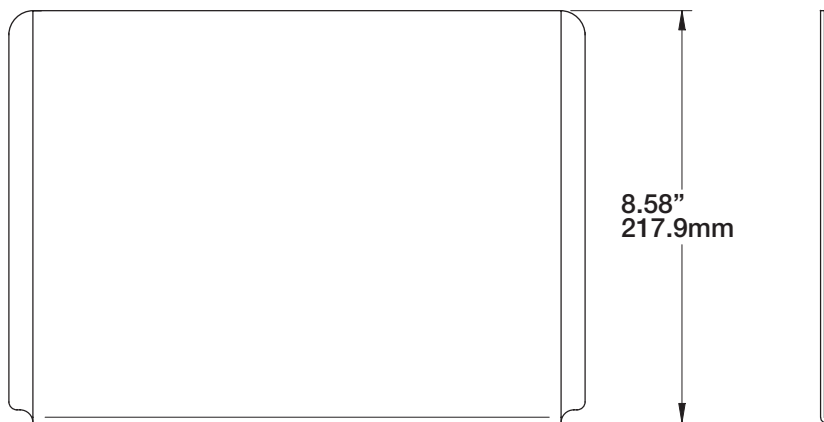

**ACRYLIC POCKET
LETTER SIZE,
LANDSCAPE
U5005**

FINISH
Polished edge 1/8" thick
acrylic sheet

NOTE
8.5" x 11" live area

ASHanging.com
866.935.6949