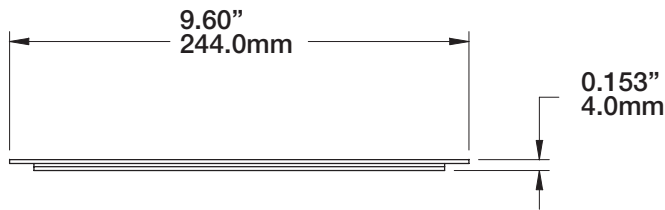

**ACRYLIC POCKET
LETTER SIZE,
PORTRAIT
U5001**

FINISH

Polished Edges
Acrylic Thickness: 2 mm
(just over 1/16 inch)
Pocket Thickness: 4 mm
(1/8 inch)

NOTE

8.5" x 11" live area

ASHanging.com
866.935.6949