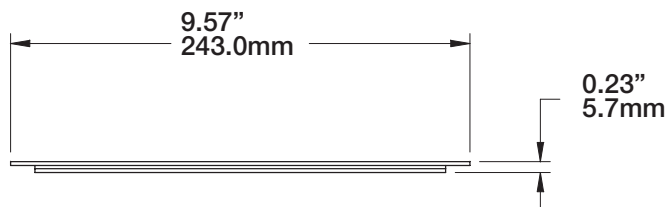

**ACRYLIC POCKET
LETTER SIZE,
PORTRAIT**

U5001

FINISH

Polished edge 1/8" thick
acrylic sheet

NOTE

8.5" x 11" live area

ASHanging.com
866.935.6949