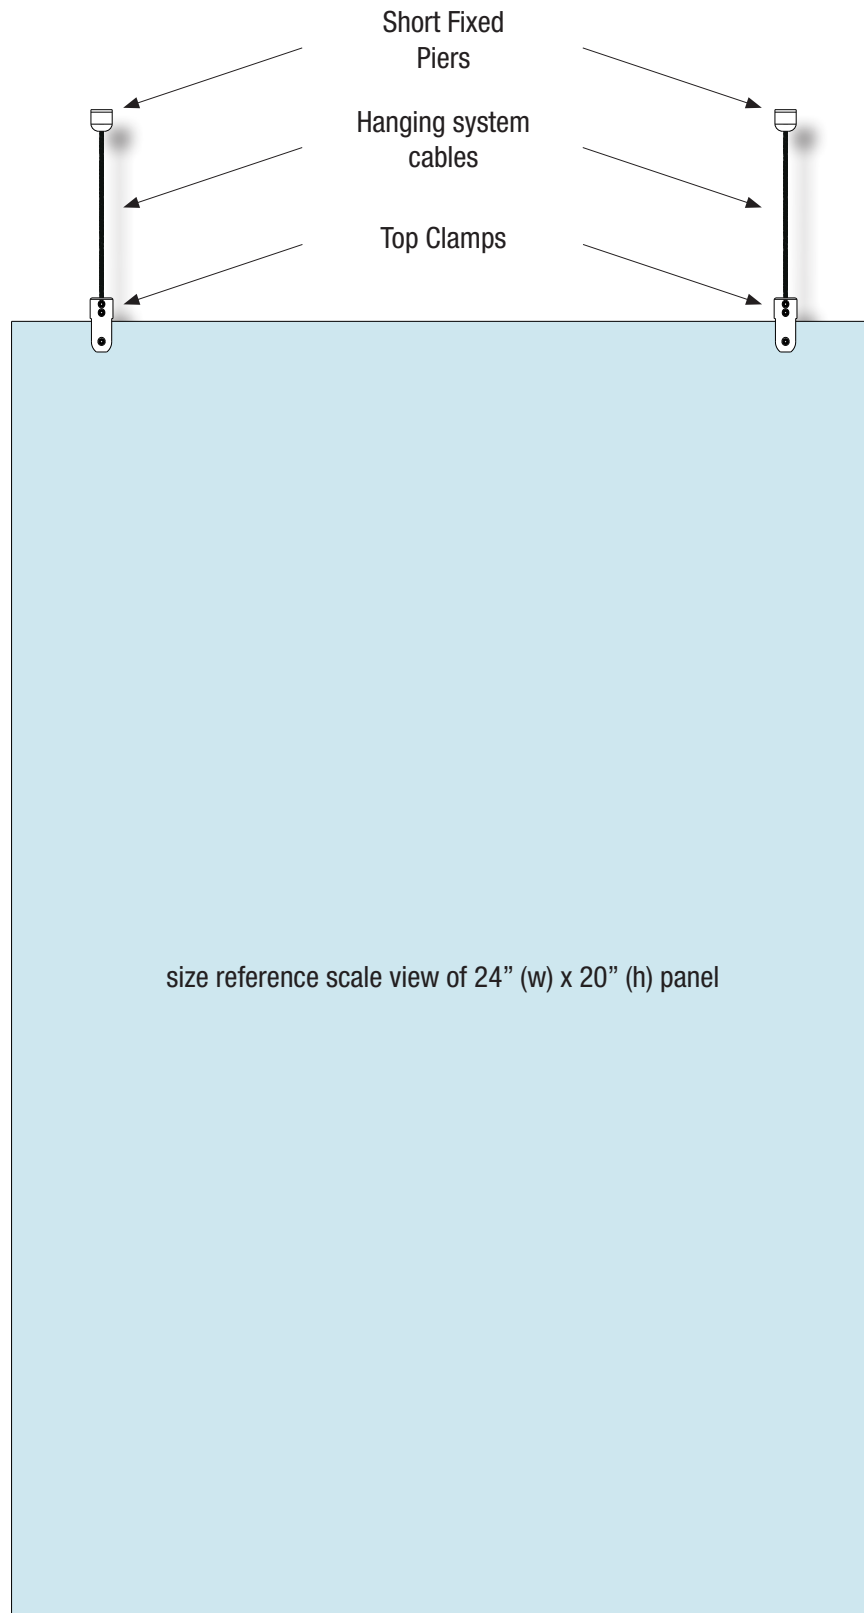

**TOP CLAMP
SUSPENDED PANEL KIT**

NOTE

This assortment includes Short Fixed Piers (2x), stainless steel system cables (2x), Top Clamp (2x). Assortments are available in each of three Top Clamp sizes. Display panels are not included.