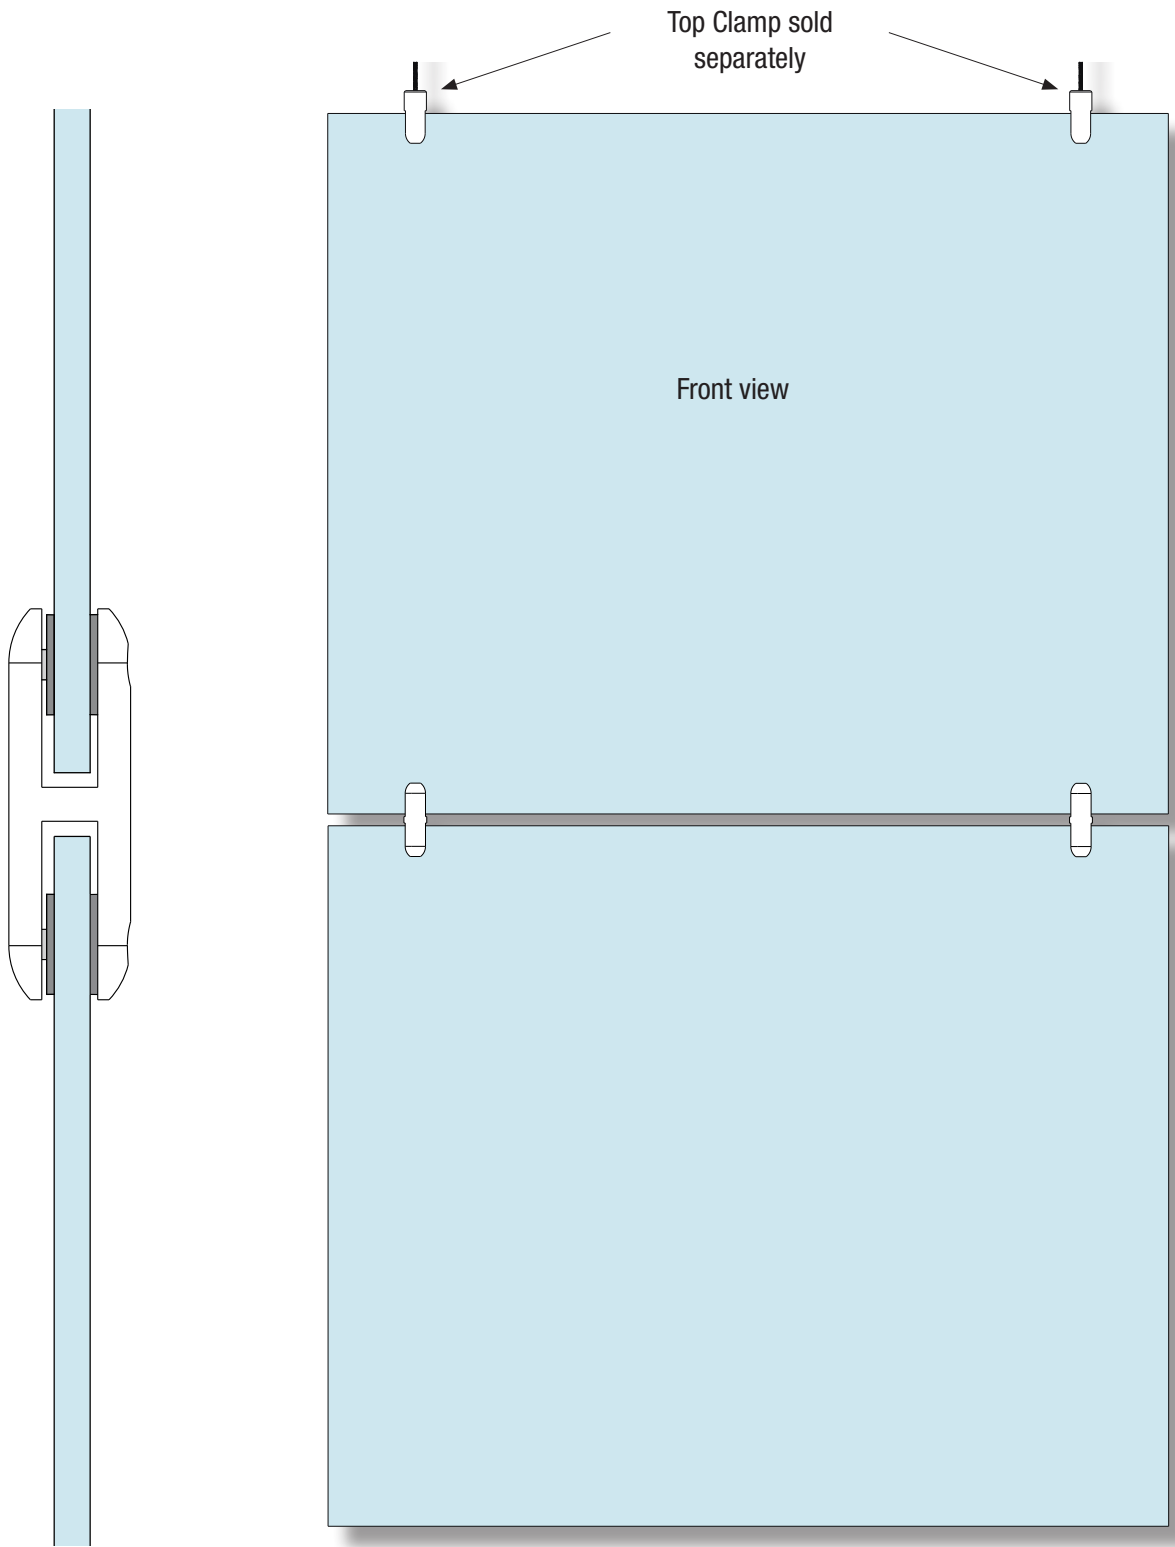

TOP-BOTTOM CLAMP, SMALL
H3070

Scale section view, 3/16" glass

size reference scale view of
24" (w) x 20" (h) panel

ASHanging.com
866.935.6949