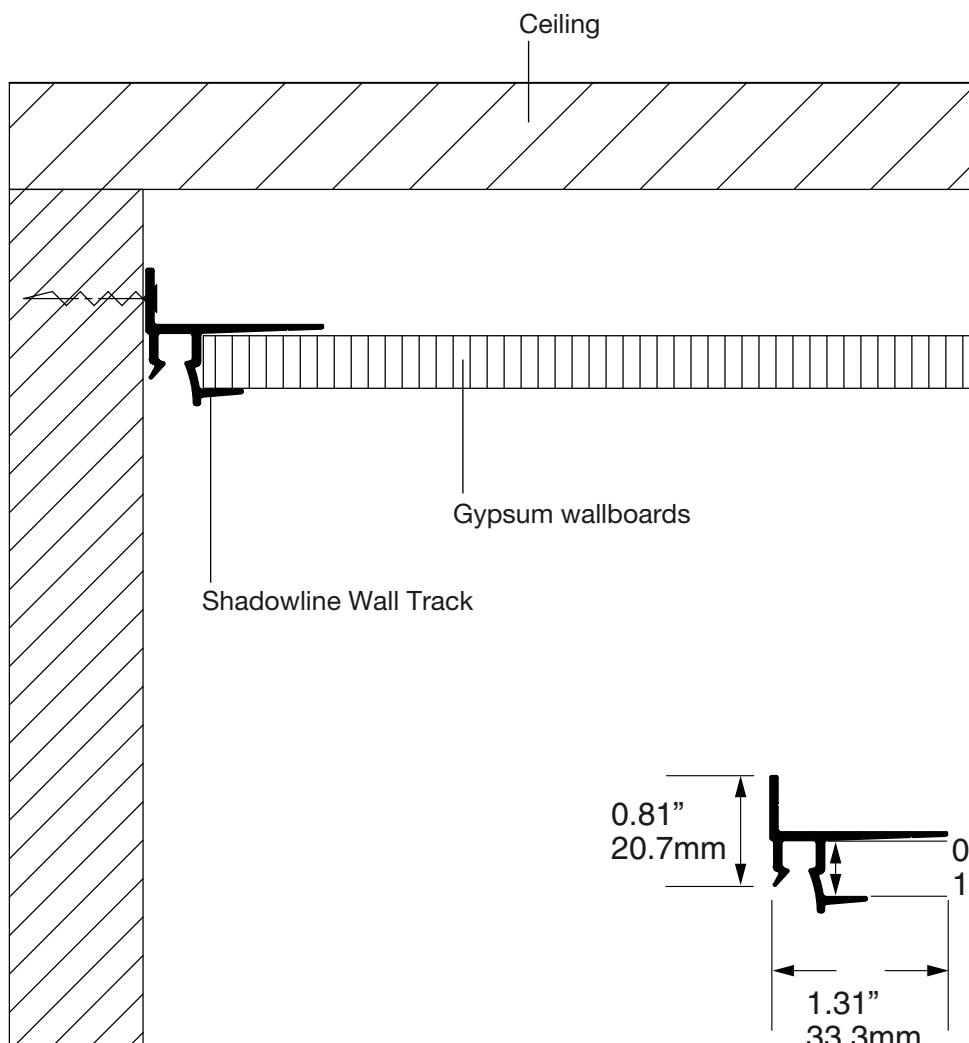

**SHADOWLINE
WALL TRACK
A1086HF**

FINISH
Painted warm white (satin)

NOTE
Includes eight (8x) each #6 x 1.25"
screws, TripleGrip™ anchors

ASHanging.com
866.935.6949