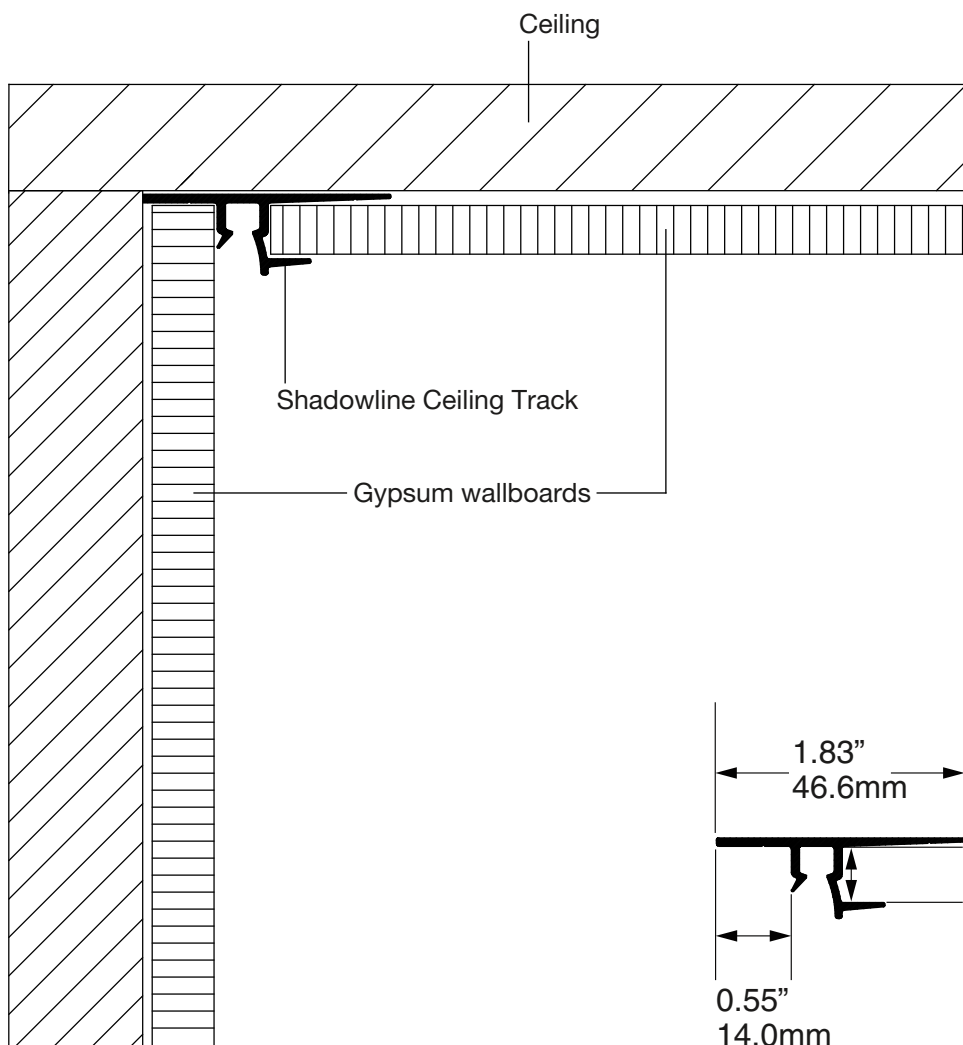

**SHADOWLINE
CEILING TRACK
A1085HF**

FINISH
Painted warm white (satin)

ASHanging.com
866.935.6949