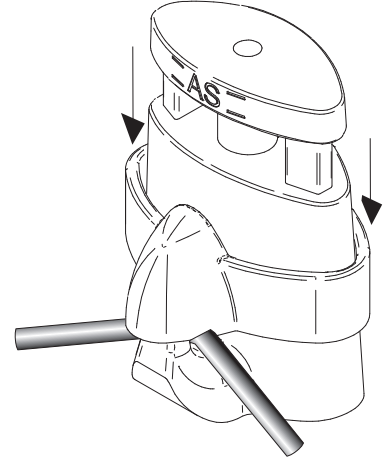

**AS HANGING DISPLAY
SYSTEMS**

SECURE GRIPPER HOOK H3002

**Squeeze sides
of the security latch**

**Move latch
upwards**

**Insert hang wire
into hook**

**Snap latch into the
lower position to secure**