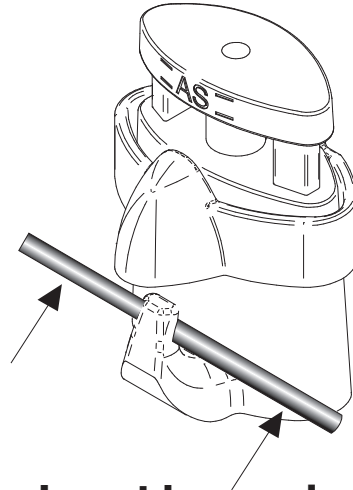

**AS HANGING DISPLAY
SYSTEMS**

SECURE GRIPPER HOOK H3002

**Squeeze sides
of the security latch**

**Move latch
upwards**

**Insert hang wire
into hook**

**Snap latch into the
lower position to secure**