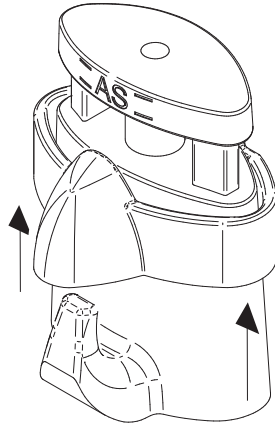

**AS HANGING DISPLAY
SYSTEMS**

SECURE GRIPPER HOOK H3002

**Squeeze sides
of the security latch**

**Move latch
upwards**

**Insert hang wire
into hook**

**Snap latch into the
lower position to secure**