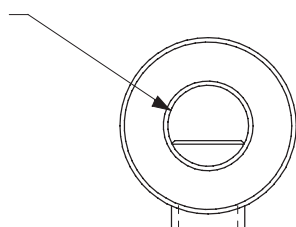

ROD COLLAR
S1018

WEIGHT CAPACITY
25 lbs.
11 Kg

COMPATIBILITY
All the company's rods

0.22"
5.5mm

2.5mm

ASHanging.com
866.935.6949