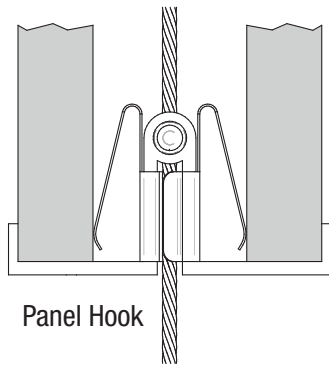

PANEL HOOK, WIDE, TWO-SIDED
H3031

Front loaded panels via supplied Panel Hook Clips

14" (w) x 8" (h) panel

ASHanging.com
866.935.6949