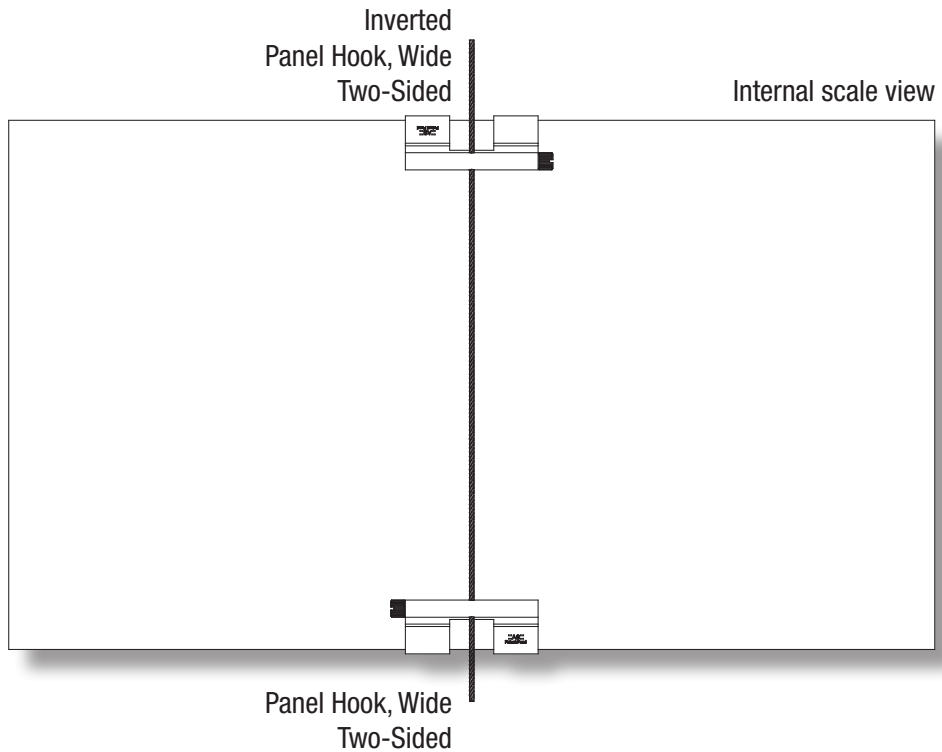

PANEL HOOK, WIDE, TWO-SIDED
H3031

Front loaded panels via supplied Panel Hook Clips

14" (w) x 8" (h) panel

ASHanging.com
866.935.6949