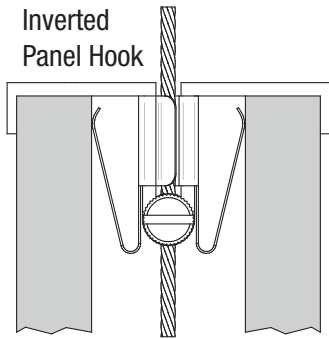

PANEL HOOK, WIDE, TWO-SIDED
H3031

Front loaded panels via supplied Panel Hook Clips

14" (w) x 8" (h) panel

ASHanging.com
866.935.6949