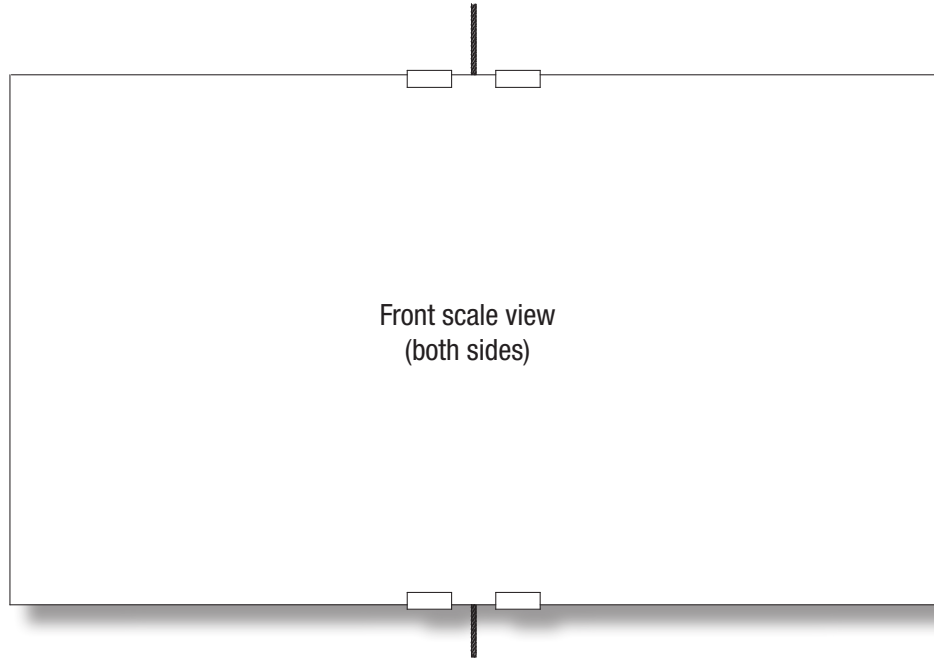

PANEL HOOK, WIDE, TWO-SIDED
H3031

Front loaded panels via supplied Panel Hook Clips

14" (w) x 8" (h) panel

ASHanging.com
866.935.6949