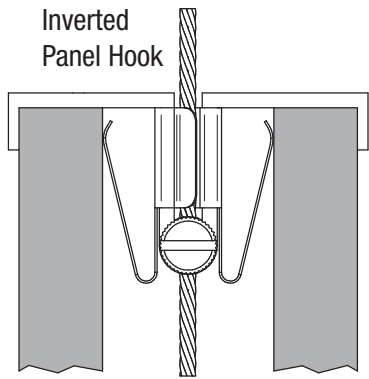

PANEL HOOK, TWO-SIDED
H3030

Front scale view
(both sides)

Front loaded panels via
supplied Panel Hook Clips

24" (w) x 20" (h) panel

ASHanging.com
866.935.6949