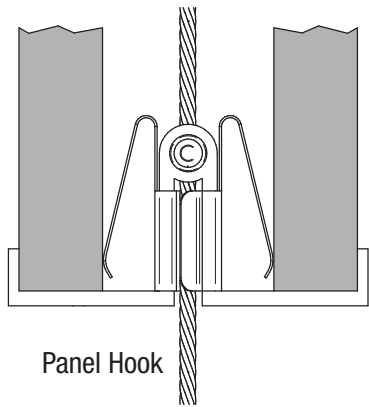

PANEL HOOK, TWO-SIDED
H3030

Front scale view
(both sides)

Front loaded panels via
supplied Panel Hook Clips

24" (w) x 20" (h) panel

ASHanging.com
866.935.6949