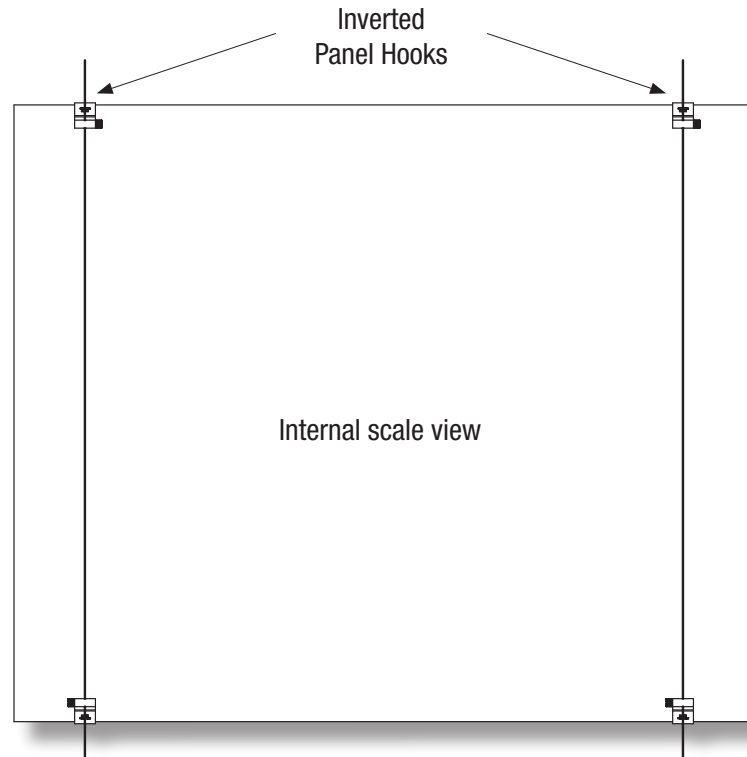

PANEL HOOK, TWO-SIDED
H3030

Front scale view
(both sides)

Front loaded panels via
supplied Panel Hook Clips

24" (w) x 20" (h) panel

ASHanging.com
866.935.6949