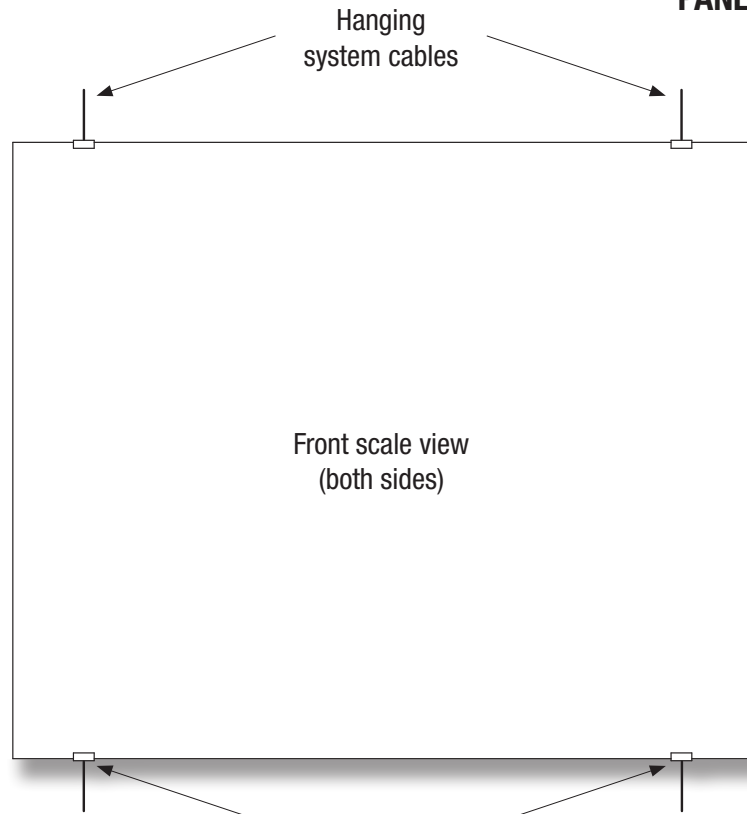

PANEL HOOK, TWO-SIDED
H3030

Front scale view
(both sides)

Front loaded panels via
supplied Panel Hook Clips

24" (w) x 20" (h) panel

ASHanging.com
866.935.6949