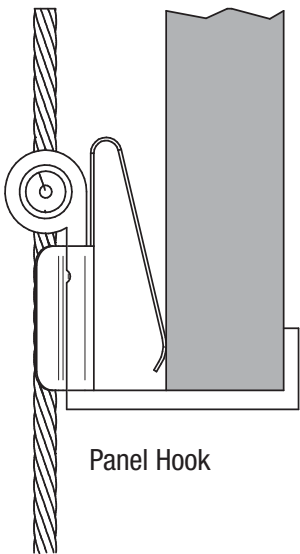

Inverted Panel Hook

Front scale view

Front loaded panel via supplied Panel Hook Clip

Panel Hook

Inverted Panel Hook, Double Wide

Rear scale view

Optional Bumper

Panel Hook, Double Wide

14" (w) x 8" (h) panel

ASHanging.com
866.935.6949