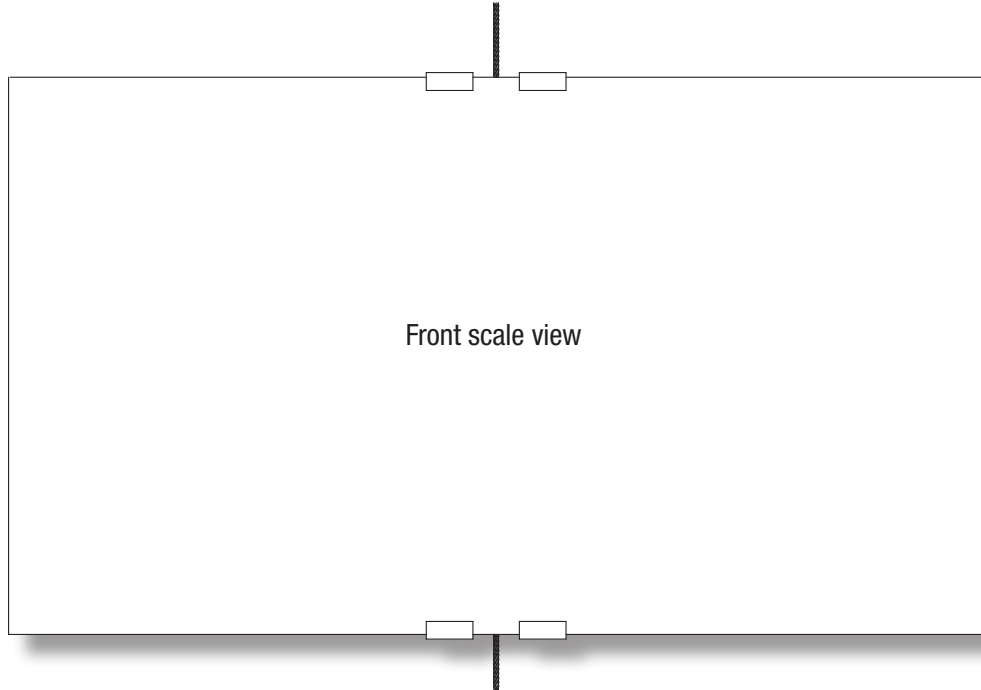

Inverted Panel Hook

Front scale view

Front loaded panel via supplied Panel Hook Clip

Panel Hook

Inverted Panel Hook, Double Wide

Rear scale view

Optional Bumper

Panel Hook, Double Wide

14" (w) x 8" (h) panel

ASHanging.com
866.935.6949