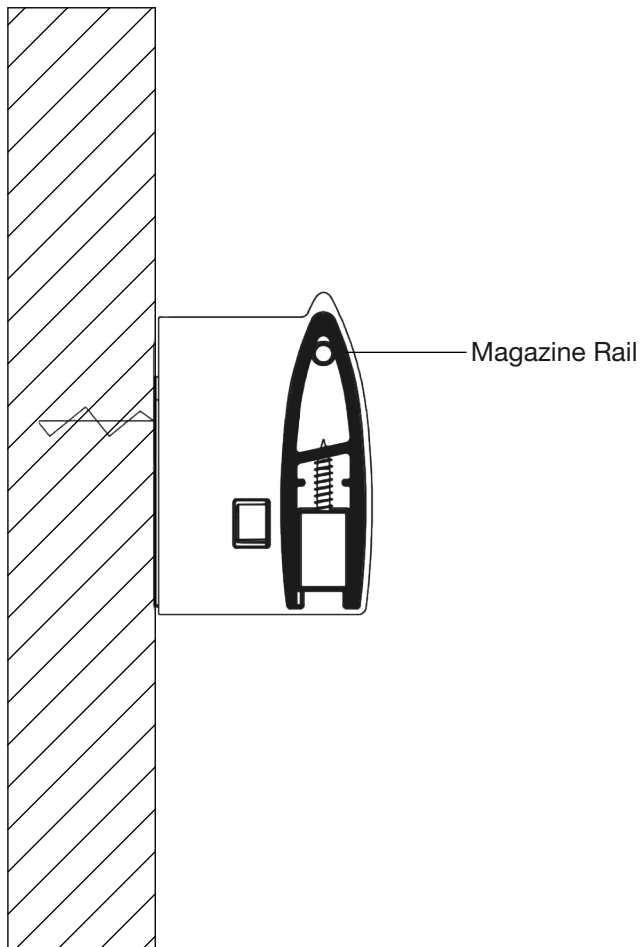

**MAGAZINE HANGER  
RAIL**  
K8000

**FINISH**  
Anodized silver,  
Painted textured black

**NOTE**  
Includes L&R Wall connectors,  
#6 screws, anchors

ASHanging.com  
866.935.6949