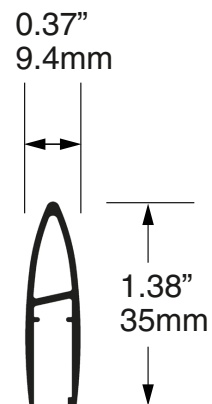

**MAGAZINE HANGER  
RAIL**  
K8000

**FINISH**  
Anodized silver,  
Painted textured black

**NOTE**  
Includes L&R Wall connectors,  
#6 screws, anchors

ASHanging.com  
866.935.6949