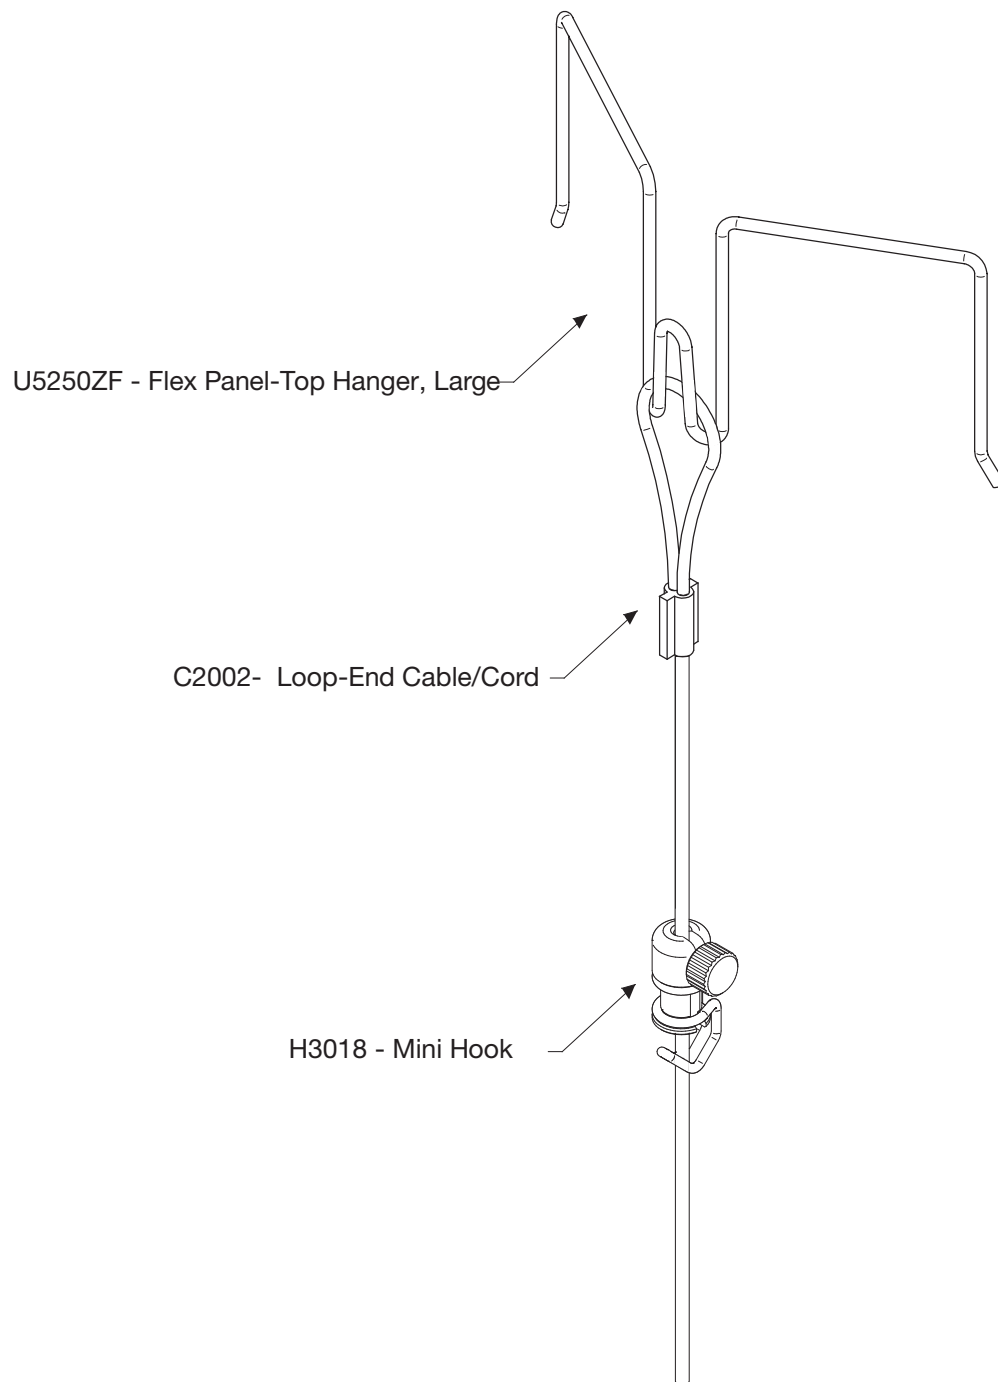

**OFFICE PANEL
HANGING KIT, LARGE
K7502**

WEIGHT CAPACITY
12 lbs.
5 Kg

INCLUDES
Flex Panel Top Hook, Small;
Loop-End Cable/Cord and Mini
Hook.

NOTE
To hang art and other wall
objects from common office
panel system walls. Attaches to
panels from 1.22" to 2.16".