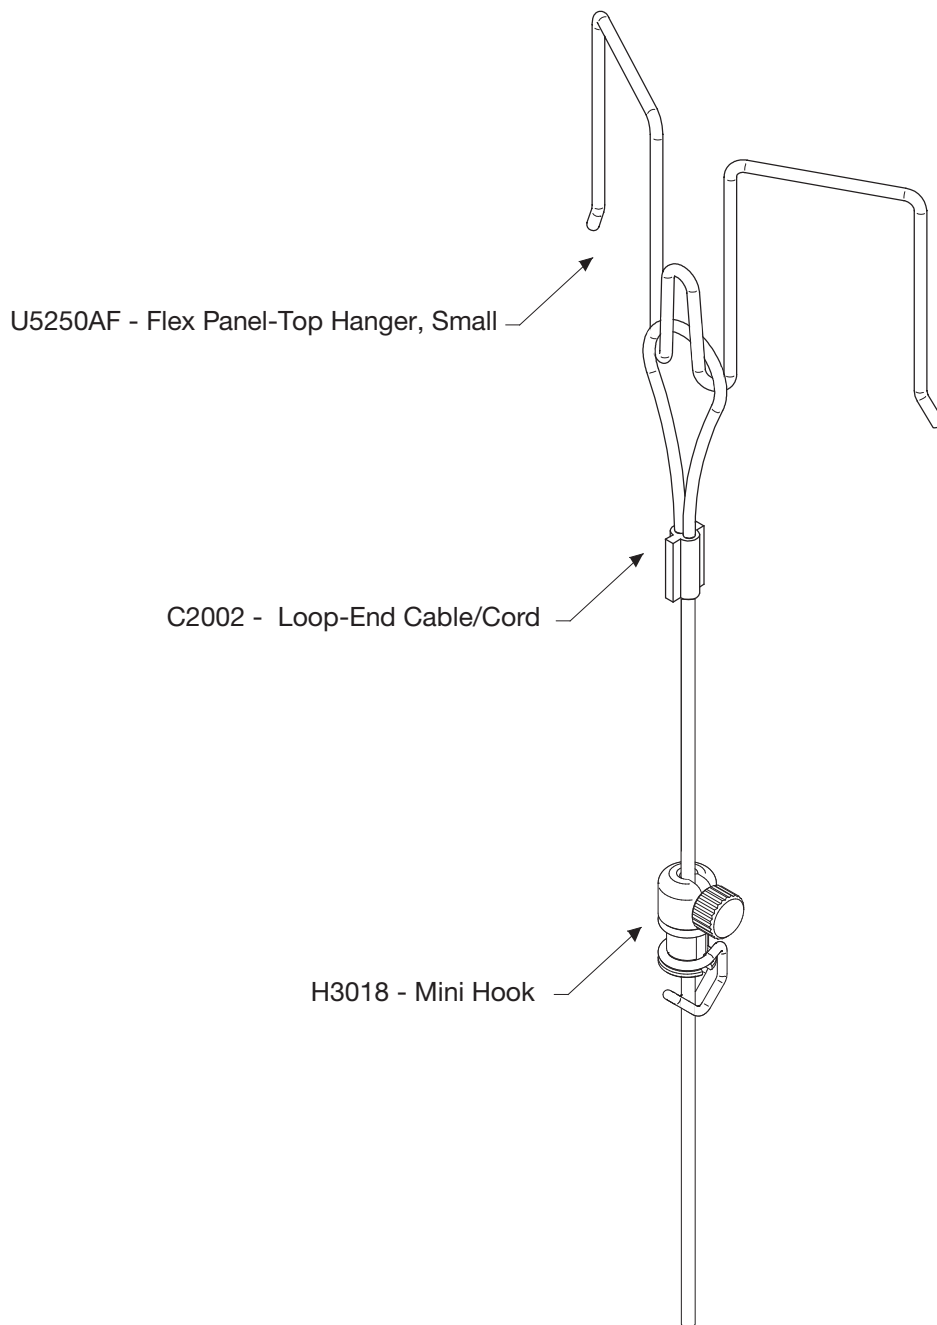

**OFFICE PANEL
HANGING KIT, SMALL
K7501**

WEIGHT CAPACITY
12 lbs.
5 Kg

INCLUDES
Flex Panel Top Hook, Small;
Loop-End Cable/Cord and Mini
Hook.

NOTE
To hang art and other wall
objects from common office
panel system walls. Attaches to
panels from 0.43" to 1.18".