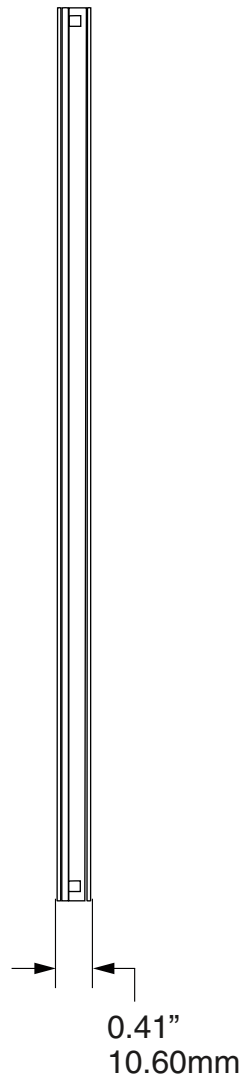

DISPLAY IT LED PANEL - TABLOID (11 X 17), 17W K5020

ORIENTATIONS
Portrait, Landscape

VOLTAGE (V), 24 V
POWER (WATT), 17 W / pcs
BRIGHTNESS (LUX), 3000 Lux
LIFE TIME (HRS), 50.000 hrs
WEIGHT (KGS), 2.00 kg / pcs