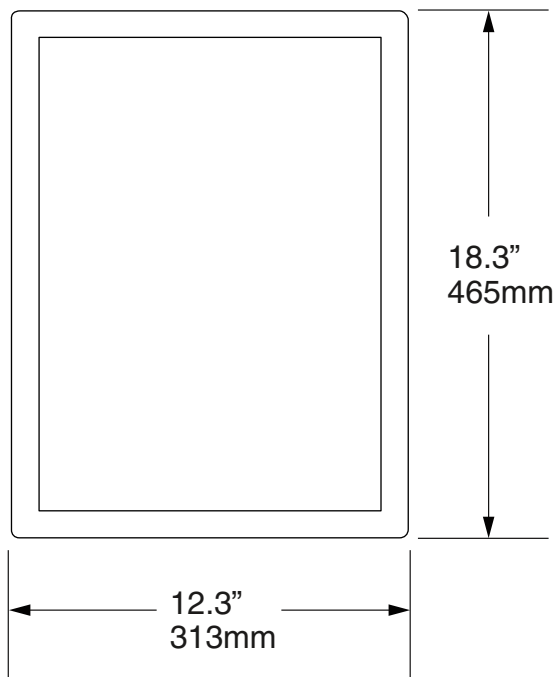

DISPLAY IT LED PANEL - TABLOID (11 X 17), 17W K5020

ORIENTATIONS
Portrait, Landscape

VOLTAGE (V), 24 V
POWER (WATT), 17 W / pcs
BRIGHTNESS (LUX), 3000 Lux
LIFE TIME (HRS), 50.000 hrs
WEIGHT (KGS), 2.00 kg / pcs