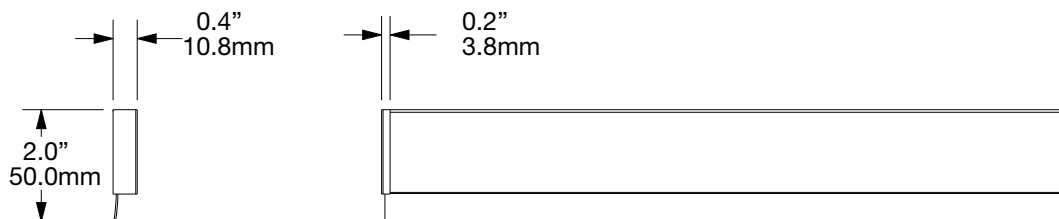

Available in: 24" and 72" length