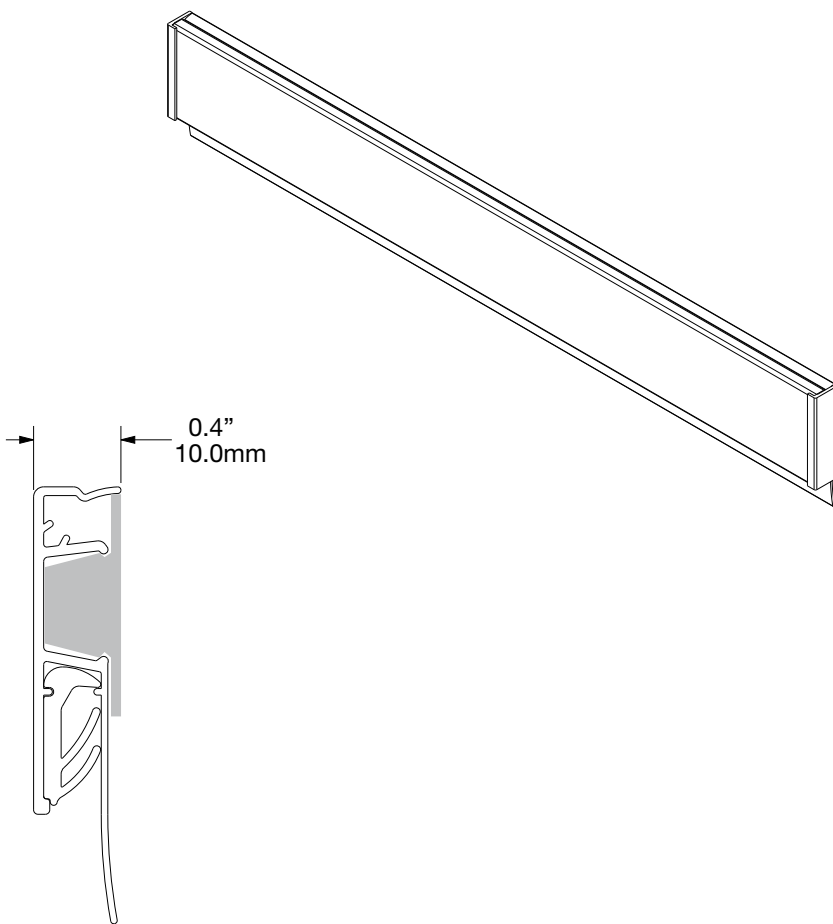

**CASSO® EDU
DISPLAY RAIL
K3300**

FINISH

Anodized: Silver Satin
Powder Coated: Cool White (flat-finish)

INCLUDES

Aluminum rail, co-extruded insert, end caps, mounting hardware (screws and plastic screw anchors, Click and Connect Connectors), plus one additional set of mounting hardware.

NOTE

Can hold school projects, artwork, notifications and other paper products up to 2mm thick (1/16 inch). Both 2 ply and 4 ply mat board are compatible.

TYPICAL MOUNTING SURFACE

Most any vertical surface within school rooms, school corridors, assembly halls etc. Also excellent for teacher lounge. May be mounted contiguously.