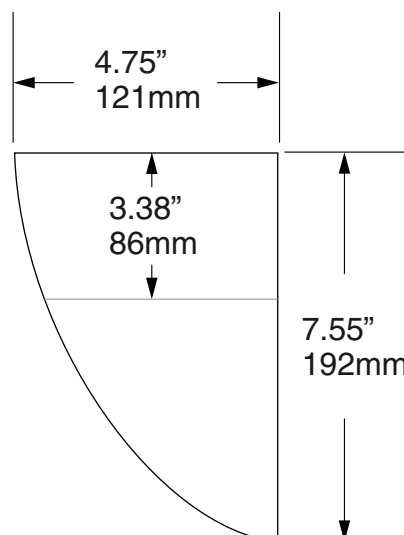

**HANGING PLANT POT**  
K3150, K3152

**WEIGHT CAPACITY**  
11 lb (5 kg)

**FINISH**  
White, Green

ASHanging.com  
866.935.6949