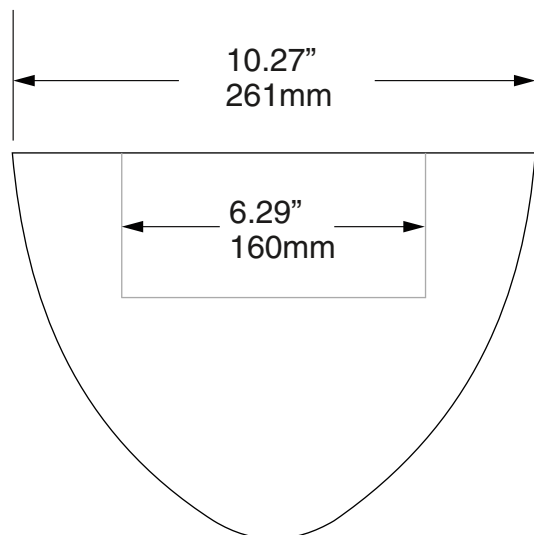

**HANGING PLANT POT**  
K3150, K3152

**WEIGHT CAPACITY**  
11 lb (5 kg)

**FINISH**  
White, Green

ASHanging.com  
866.935.6949