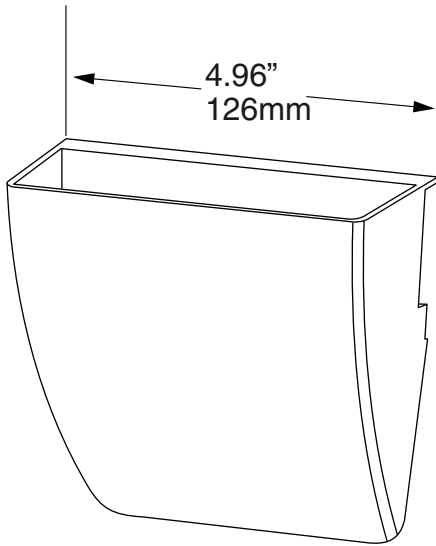

**CASSO® STORAGE BIN**  
K3147, K3148

**WEIGHT CAPACITY**  
2.2 lb (1 kg)

**FINISH**  
White, Black

ASHanging.com  
866.935.6949