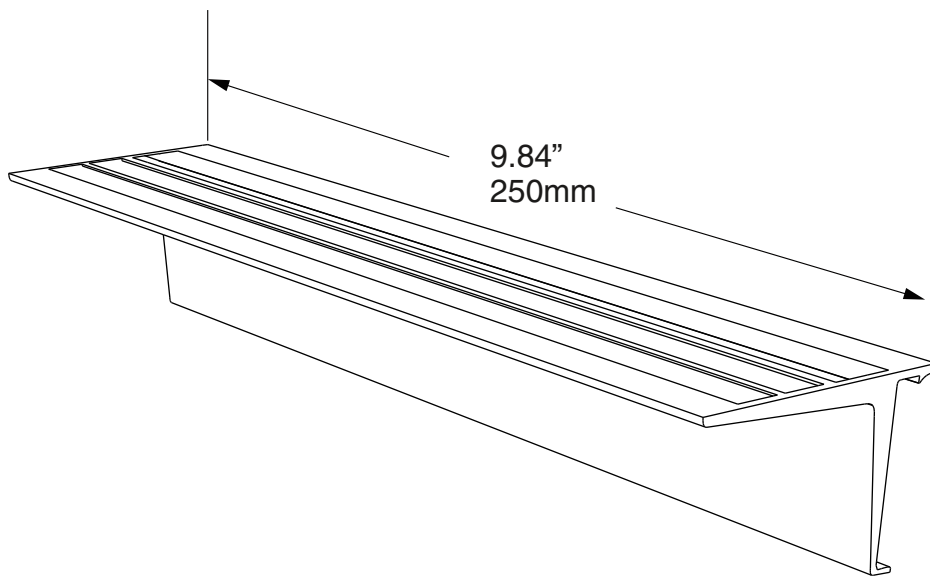

CASSO SHELF
K3145, K3146

WEIGHT CAPACITY
2.2 lb (1 kg)

FINISH
White, Black

ASHanging.com
866.935.6949