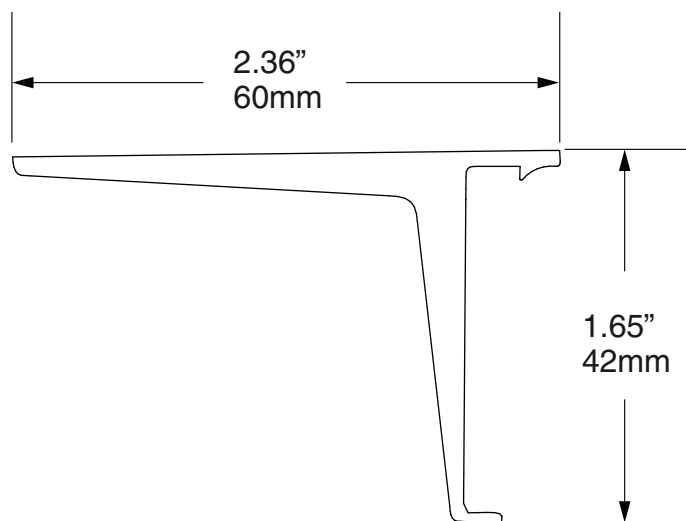

CASSO SHELF
K3145, K3146

WEIGHT CAPACITY
2.2 lb (1 kg)

FINISH
White, Black

ASHanging.com
866.935.6949