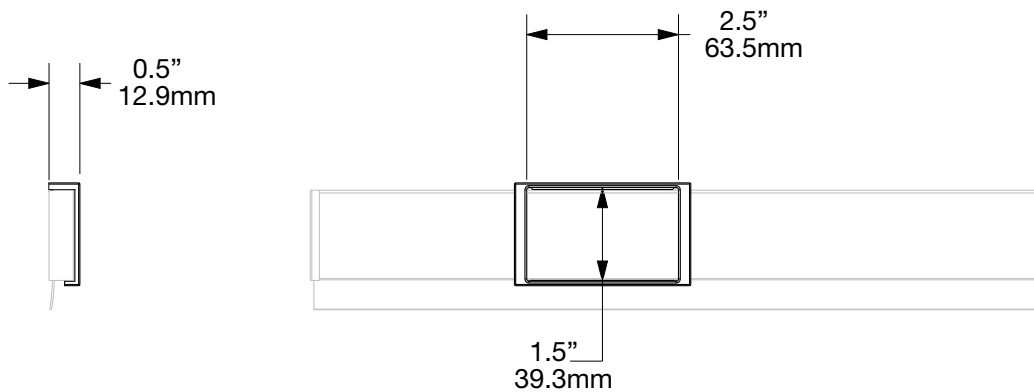

CASSO® DISPLAY RAIL, LABEL FRAME

FINISH
Painted: Black, White

COMPATIBILITY
Label Frame is compatible with all lengths and colors of Casso Display Rail. Labels 1.5" x 2.5".

INCLUDES
Casso Display Rail Label Frame, acetate label protector/cover, card stock blank label.