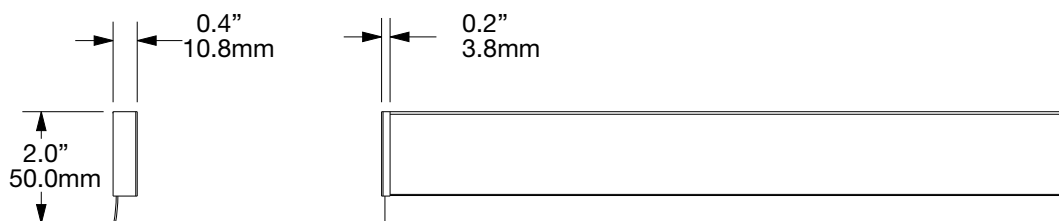

NOTE

Can hold paper products up to 2mm thick (1/16 inch). Both 2 ply and 4 ply mat board are compatible.