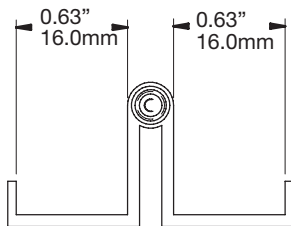

PANEL HOOK, WIDE, TWO-SIDED

H3031

WEIGHT CAPACITY

22 lbs.
10 Kg

NOTE

Each Panel Hook includes a spring clip. It may be preferred to use the clip with material of 3/16" - 1/2" thick. Avoid using the clip with material greater than 1/2".