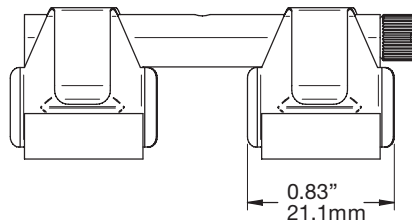

PANEL HOOK, WIDE, TWO-SIDED

H3031

WEIGHT CAPACITY

22 lbs.
10 Kg

NOTE

Each Panel Hook includes a spring clip. It may be preferred to use the clip with material of 3/16" - 1/2" thick. Avoid using the clip with material greater than 1/2".