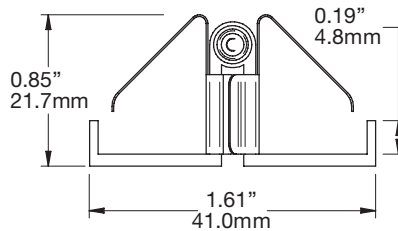

PANEL HOOK, WIDE, TWO-SIDED

H3031

WEIGHT CAPACITY

22 lbs.
10 Kg

NOTE

Each Panel Hook includes a spring clip. It may be preferred to use the clip with material of 3/16" - 1/2" thick. Avoid using the clip with material greater than 1/2".