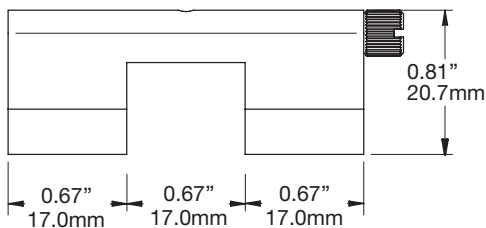

PANEL HOOK, WIDE, TWO-SIDED

H3031

WEIGHT CAPACITY

22 lbs.
10 Kg

NOTE

Each Panel Hook includes a spring clip. It may be preferred to use the clip with material of 3/16" - 1/2" thick. Avoid using the clip with material greater than 1/2".