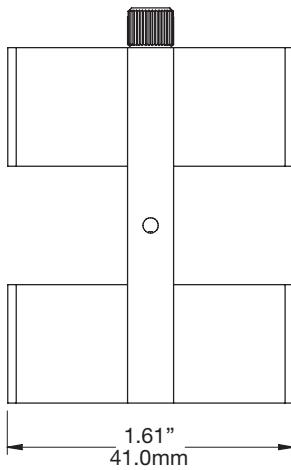

PANEL HOOK, WIDE, TWO-SIDED

H3031

WEIGHT CAPACITY

22 lbs.
10 Kg

NOTE

Each Panel Hook includes a spring clip. It may be preferred to use the clip with material of 3/16" - 1/2" thick. Avoid using the clip with material greater than 1/2".