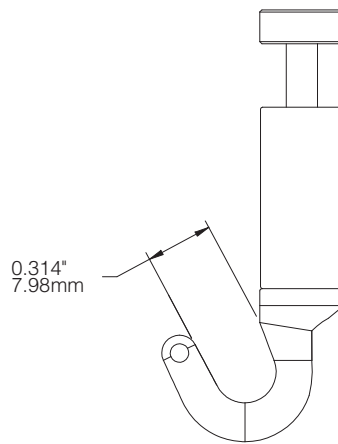

**SELF-GRIPPING
CAPTAIN HOOK**
H3010

WEIGHT CAPACITY
33 lbs.
15 Kg

ASHanging.com
866.935.6949