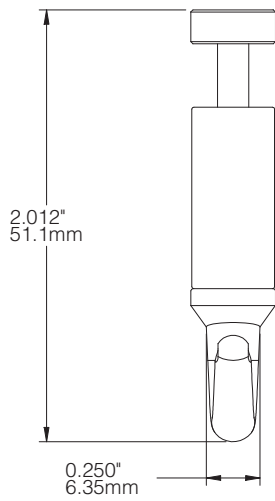

**SELF-GRIPPING
CAPTAIN HOOK**
H3010

WEIGHT CAPACITY
33 lbs.
15 Kg

ASHanging.com
866.935.6949