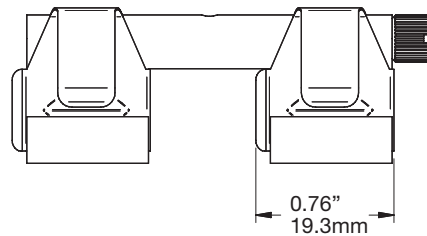

PANEL HOOK, WIDE H3006

WEIGHT CAPACITY
22 lbs.
10 Kg

NOTE
Each Panel Hook includes a spring clip. It may be preferred to use the clip with material of 3/16" - 1/2" thick. Avoid using the clip with material greater than 1/2".