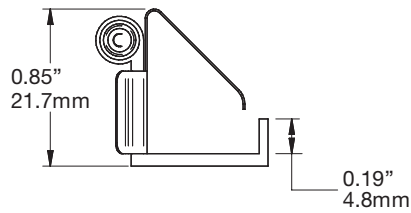

PANEL HOOK, WIDE H3006

WEIGHT CAPACITY
22 lbs.
10 Kg

NOTE
Each Panel Hook includes a spring clip. It may be preferred to use the clip with material of 3/16" - 1/2" thick. Avoid using the clip with material greater than 1/2".