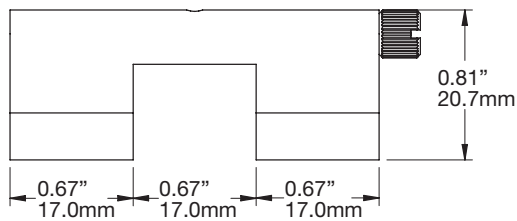

PANEL HOOK, WIDE H3006

WEIGHT CAPACITY
22 lbs.
10 Kg

NOTE
Each Panel Hook includes a spring clip. It may be preferred to use the clip with material of 3/16" - 1/2" thick. Avoid using the clip with material greater than 1/2".