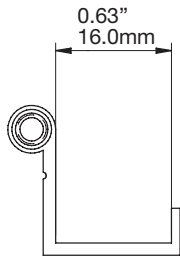

PANEL HOOK, WIDE H3006

WEIGHT CAPACITY
22 lbs.
10 Kg

NOTE
Each Panel Hook includes a spring clip. It may be preferred to use the clip with material of 3/16" - 1/2" thick. Avoid using the clip with material greater than 1/2".