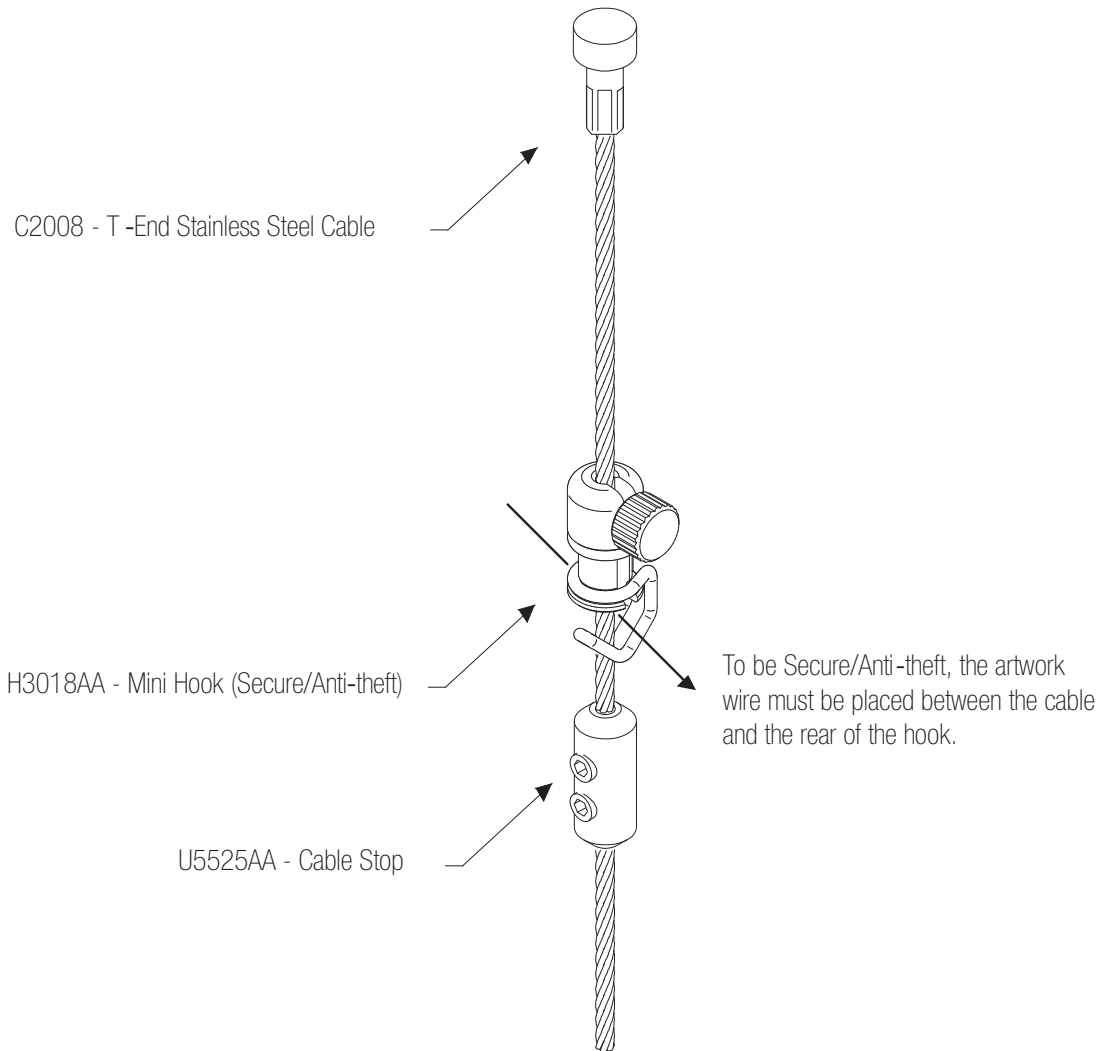

**ANTITHEFT CLICK
RAIL CABLE KIT**

E4050

See each individual item specification sheet for measurements.

The term "Anti-theft" means this product, when used with recommended components, provides some resistance to common theft.