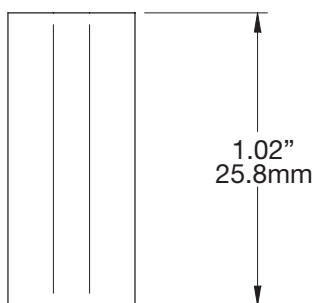

**CLICK RAIL TRACK
END-CAP**

E4010

FINISH

Grey, White, Champagne, Black

ASHanging.com
866.935.6949