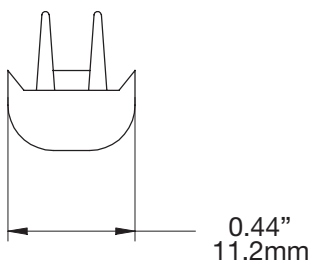

**CLICK RAIL TRACK
END-CAP**

E4010

FINISH

Grey, White, Champagne, Black

ASHanging.com
866.935.6949