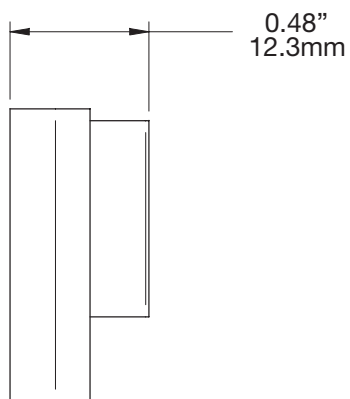

**CLICK RAIL TRACK
END-CAP**

E4010

FINISH

Grey, White, Champagne, Black

ASHanging.com
866.935.6949