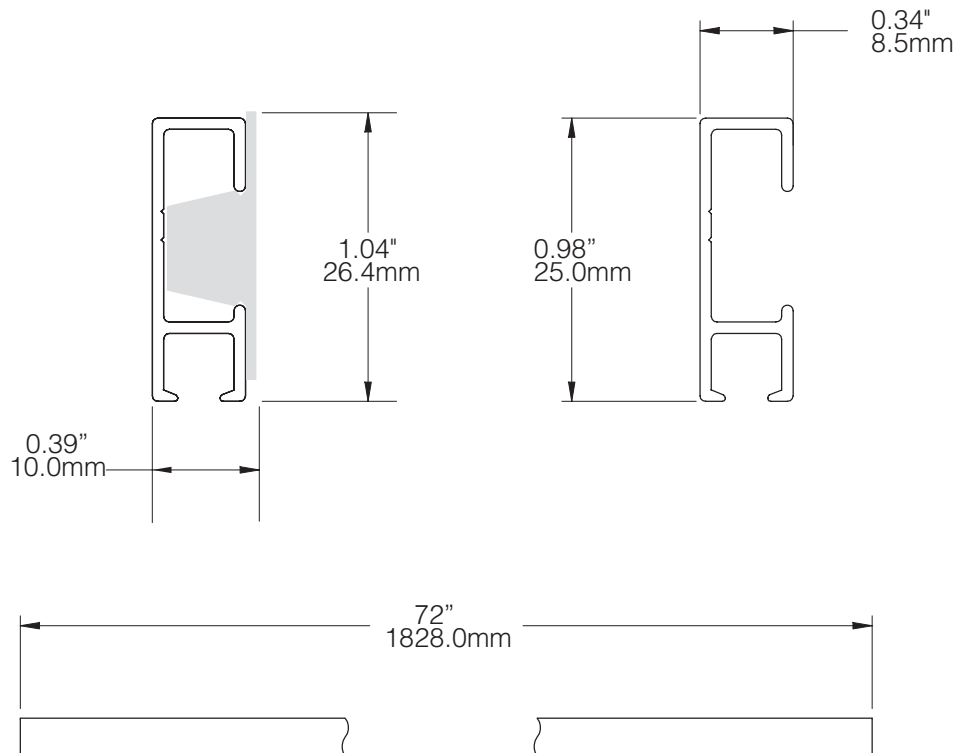

**CLICK RAIL TRACK
E4001**

WEIGHT CAPACITY
78 lbs.
35 Kg

FINISH
Anodized: Silver Satin,
Champagne
Powder Coated: Warm White
(semi-gloss), Cool White (flat,
paintable), Black
Faux Wood: Honey Maple,
Chestnut

NOTE
Includes eight (8x) each Click & Connect connectors, #6 x 1.25" screws and TripleGrip™ anchors.

AS Hanging.com
866.935.6949