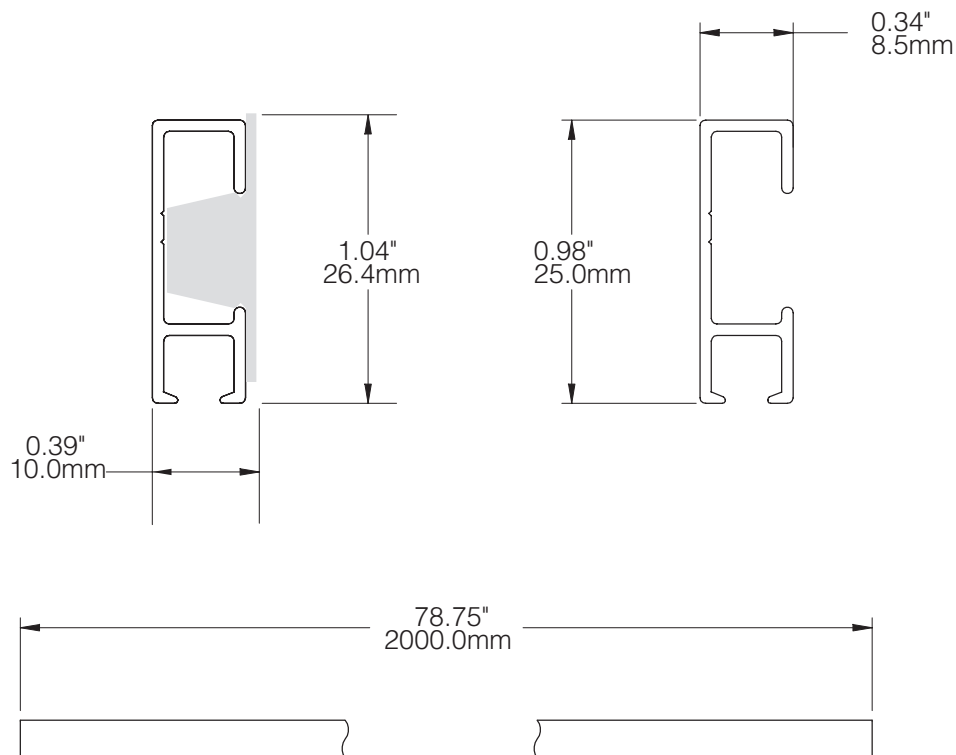

**CLICK RAIL TRACK
E4001**

WEIGHT CAPACITY
78 lbs.
35 Kg

FINISH
Anodized: Silver Satin,
Champagne
Powder Coated: Warm White
(semi-gloss), Cool White (flat,
paintable), Black
Faux Wood: Honey Maple,
Chestnut

NOTE
Includes eight (8x) each Click
& Connect connectors, #6 x
1.25" screws and TripleGrip™
anchors.

ASHanging.com
866.935.6949