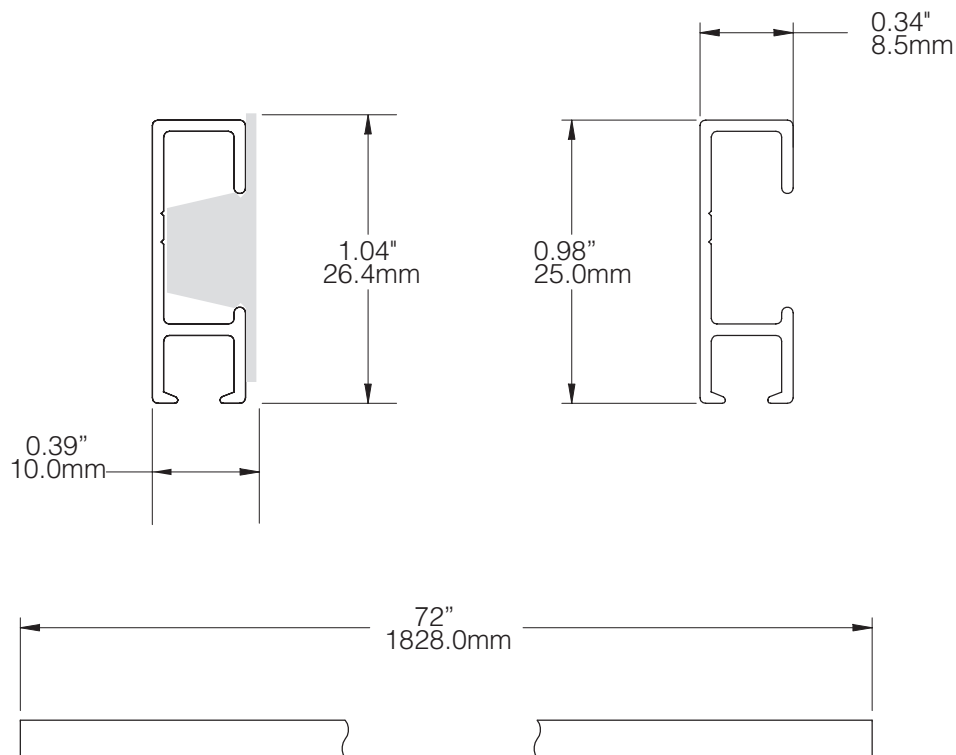

**CLICK RAIL TRACK
E4001**

WEIGHT CAPACITY
20 lb/ft (30 Kg/m),
120 lb per rail

FINISH
Anodized: Silver Satin,
Champagne
Powder Coated: Warm White
(semi-gloss), Cool White (flat,
paintable), Black
Faux Wood: Honey Maple,
Chestnut

NOTE
Includes eight (8x) each Click & Connect connectors, #6 x 1.25" screws and TripleGrip™ anchors.

ASHanging.com
866.935.6949