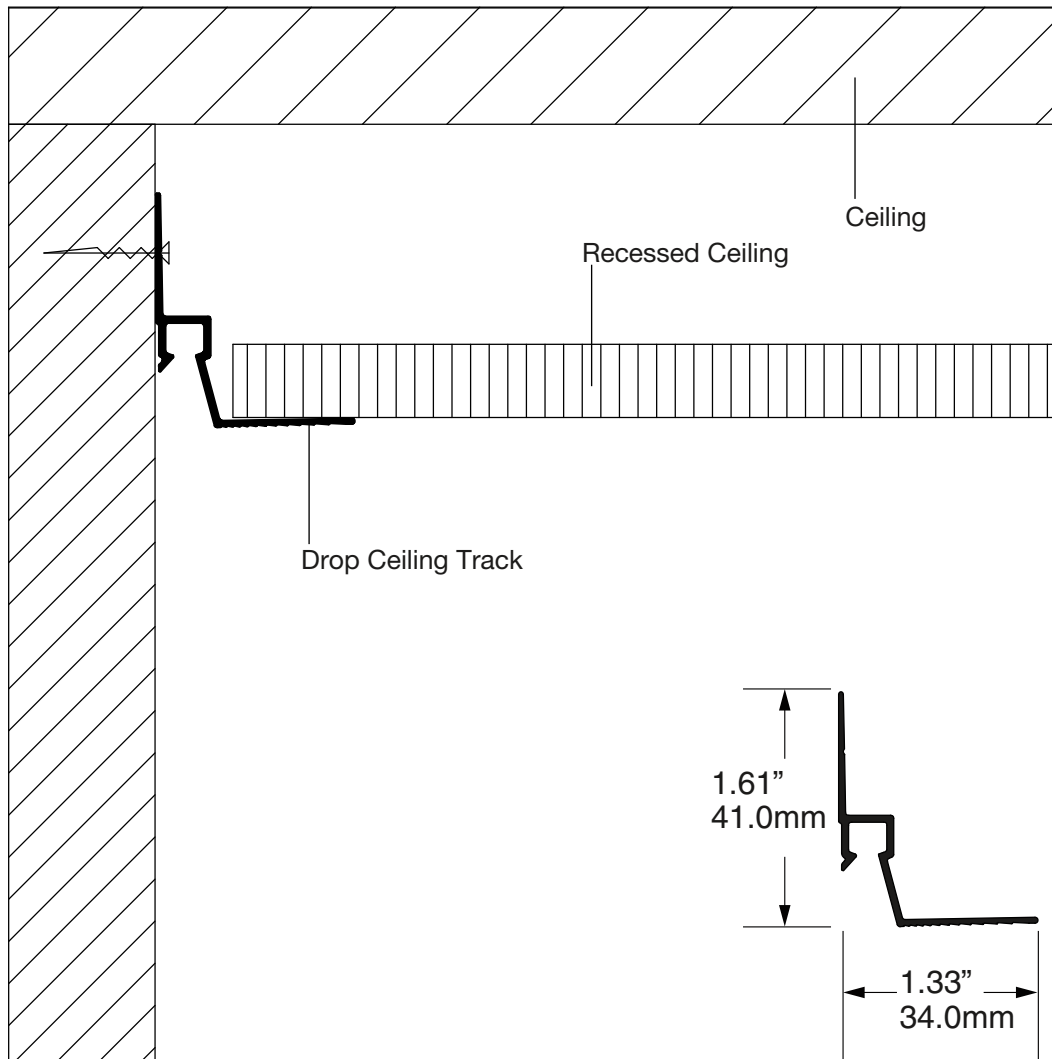

DROP CEILING TRACK
A1080HF

FINISH
Painted cool white

NOTE
Includes eight (8x) each
#6 x 1.25" screws,
TripleGrip™ anchors

ASHanging.com
866.935.6949