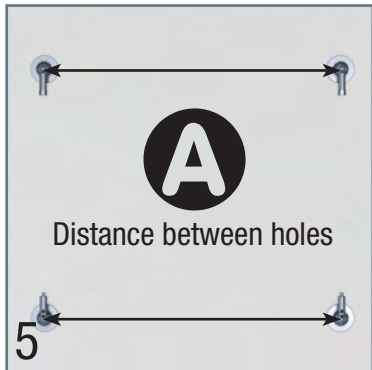

Display It Articulated Piers Kit

A Distance between holes:

- Letter, Portrait: 9 9/32 (9.29) in / 236 mm
- Letter, Landscape: 11 25/32 (11.77) in / 299 mm
- Tabloid, Portrait: 11 25/32 (11.77) in / 299 mm
- Tabloid, Landscape: 17 51/64 (17.79) in / 452 mm