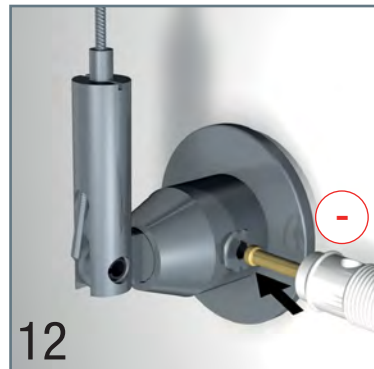

Display It Articulated Piers Kit

A Distance between holes:

- Letter, Portrait: 9 9/32 (9.29) in / 236 mm
- Letter, Landscape: 11 25/32 (11.77) in / 299 mm
- Tabloid, Portrait: 11 25/32 (11.77) in / 299 mm
- Tabloid, Landscape: 17 51/64 (17.79) in / 452 mm