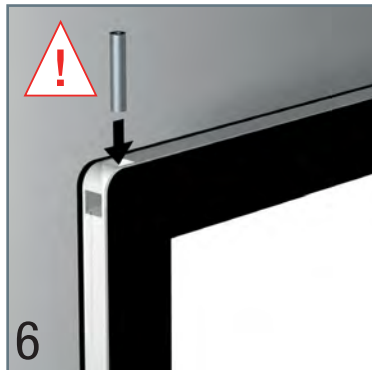

Display It Articulated Piers Kit

A Distance between holes:

- Letter, Portrait: 9 9/32 (9.29) in / 236 mm
- Letter, Landscape: 11 25/32 (11.77) in / 299 mm
- Tabloid, Portrait: 11 25/32 (11.77) in / 299 mm
- Tabloid, Landscape: 17 51/64 (17.79) in / 452 mm