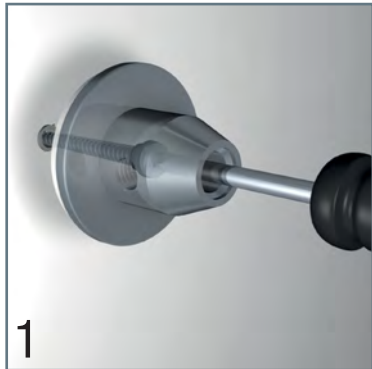

Display It Articulated Piers Kit

A Distance between holes:

- Letter, Portrait: 9 9/32 (9.29) in / 236 mm
- Letter, Landscape: 11 25/32 (11.77) in / 299 mm
- Tabloid, Portrait: 11 25/32 (11.77) in / 299 mm
- Tabloid, Landscape: 17 51/64 (17.79) in / 452 mm