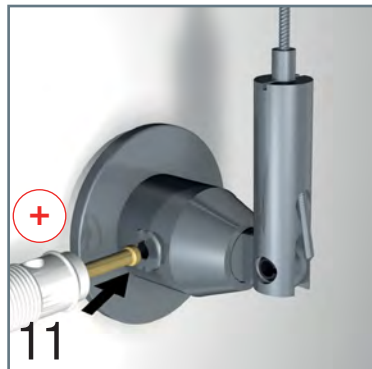

Display It Articulated Piers Kit

A Distance between holes:

- Letter, Portrait: 9 9/32 (9.29) in / 236 mm
- Letter, Landscape: 11 25/32 (11.77) in / 299 mm
- Tabloid, Portrait: 11 25/32 (11.77) in / 299 mm
- Tabloid, Landscape: 17 51/64 (17.79) in / 452 mm