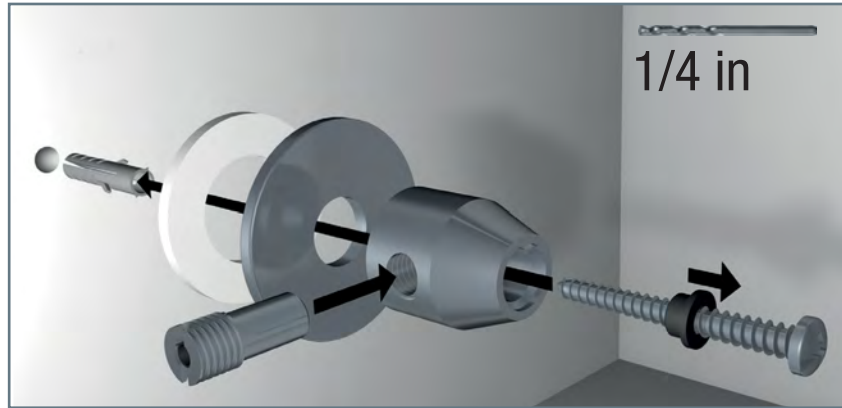

Display It Articulated Piers Kit

A Distance between holes:

- Letter, Portrait: 9 9/32 (9.29) in / 236 mm
- Letter, Landscape: 11 25/32 (11.77) in / 299 mm
- Tabloid, Portrait: 11 25/32 (11.77) in / 299 mm
- Tabloid, Landscape: 17 51/64 (17.79) in / 452 mm