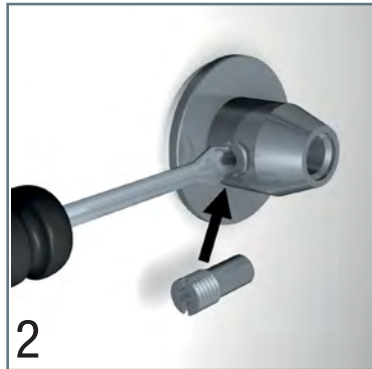

Display It Articulated Piers Kit

A Distance between holes:

- Letter, Portrait: 9 9/32 (9.29) in / 236 mm
- Letter, Landscape: 11 25/32 (11.77) in / 299 mm
- Tabloid, Portrait: 11 25/32 (11.77) in / 299 mm
- Tabloid, Landscape: 17 51/64 (17.79) in / 452 mm