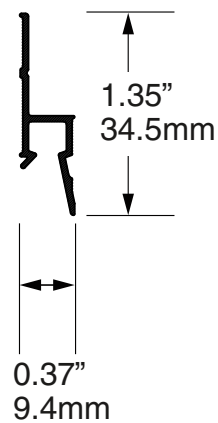

**DECO RAIL TRACK**  
A1090HF

**FINISH**  
Painted warm white (satin)

**NOTE**  
Includes six (6x) each Up connectors, #6 x 1.25" screws, TripleGrip™ anchors

ASHanging.com  
866.935.6949