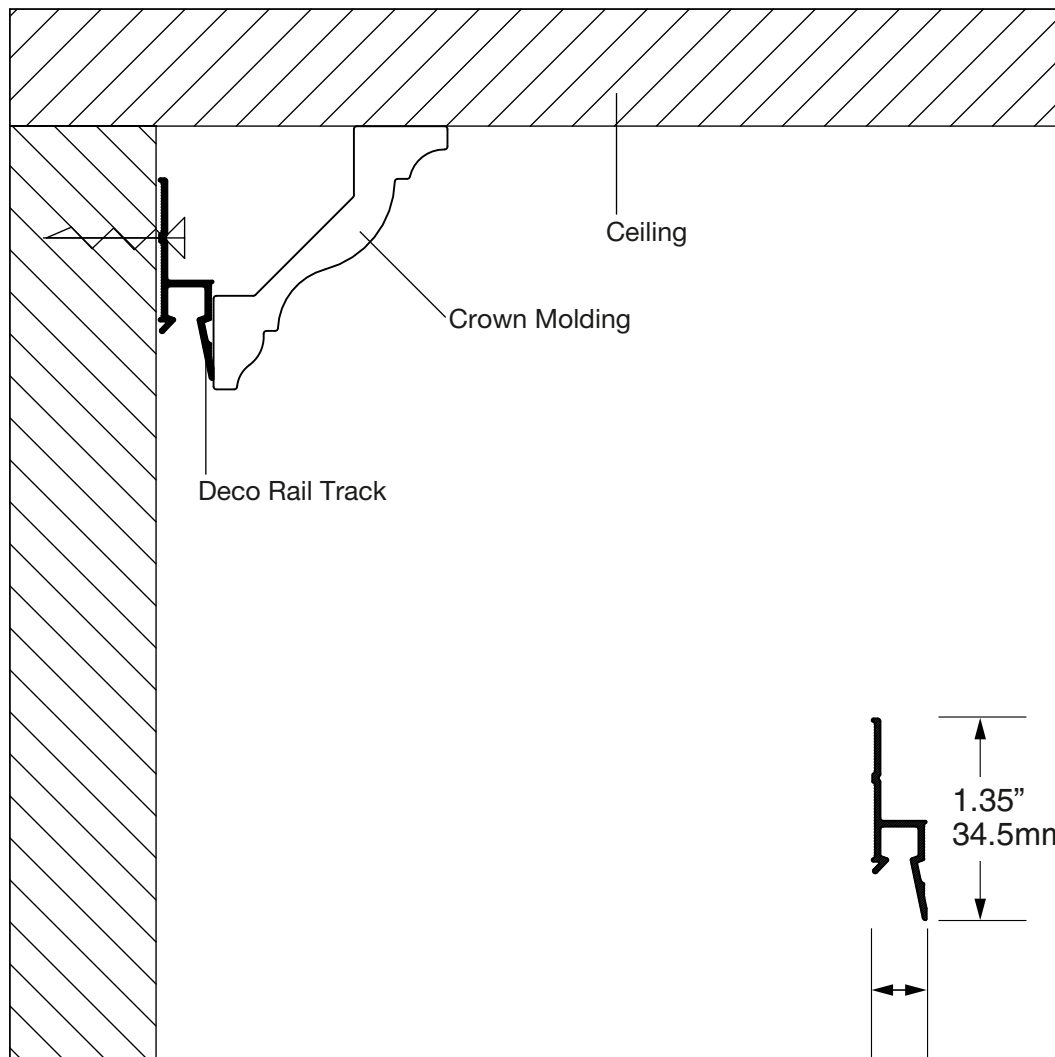

**DECO RAIL TRACK**  
A1090HF

**FINISH**  
Painted warm white (satin)

**NOTE**  
Includes six (6x) each Up connectors, #6 x 1.25" screws, TripleGrip™ anchors

ASHanging.com  
866.935.6949