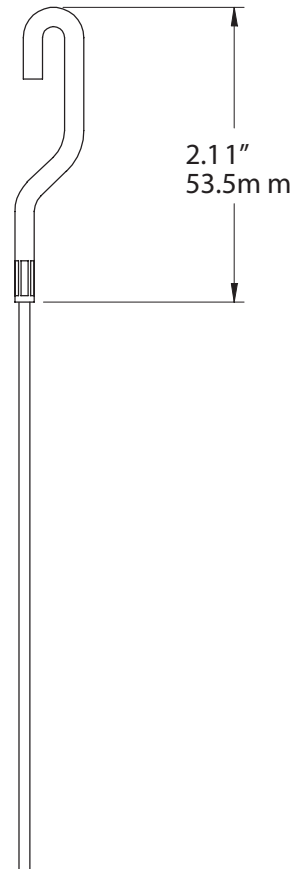

J-END COLORED NYLON CORD C501x

WEIGHT CAPACITY
15 lbs.
7 Kg

LENGTH
48", 72", 96", 120"

AVAILABLE IN
Transparent: Pink, Yellow, Red, Green, Blue
Opaque: Dark Brown, Black, White

NOTE
This product is also available in transparent Nylon, galvanized steel and stainless steel. See pn C2001.