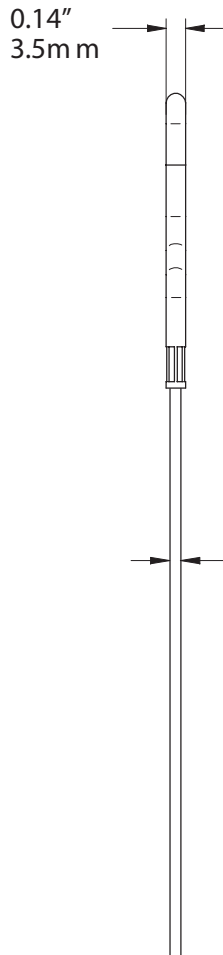

J-END COLORED NYLON CORD C501x

WEIGHT CAPACITY
15 lbs.
7 Kg

LENGTH
48", 72", 96", 120"

AVAILABLE IN
Transparent: Pink, Yellow, Red, Green, Blue
Opaque: Dark Brown, Black, White

NOTE
This product is also available in transparent Nylon, galvanized steel and stainless steel. See pn C2001.