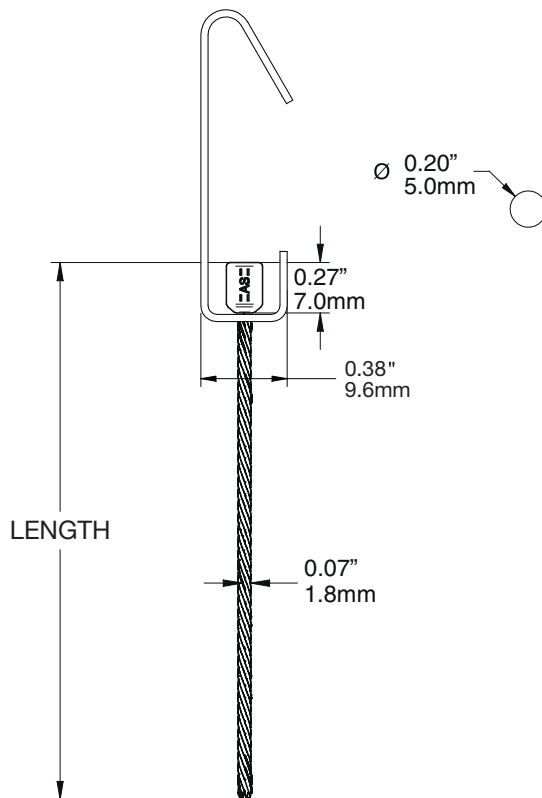

C-END CABLE  
C2010

WEIGHT CAPACITY  
15 lbs (7 Kg) per Nylon Cord,  
45 lbs (20 Kg) per Steel Cable

LENGTH  
48", 72", 96", 120"

ASHanging.com  
866.935.6949