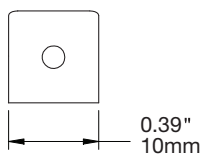

C-END CABLE  
C2010

WEIGHT CAPACITY  
15 lbs (7 Kg) per Nylon Cord,  
45 lbs (20 Kg) per Steel Cable

LENGTH  
48", 72", 96", 120"

ASHanging.com  
866.935.6949