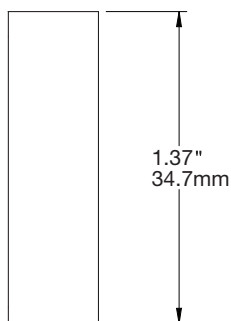

C-END CABLE  
C2010

WEIGHT CAPACITY  
15 lbs (7 Kg) per Nylon Cord,  
45 lbs (20 Kg) per Steel Cable

LENGTH  
48", 72", 96", 120"

ASHanging.com  
866.935.6949