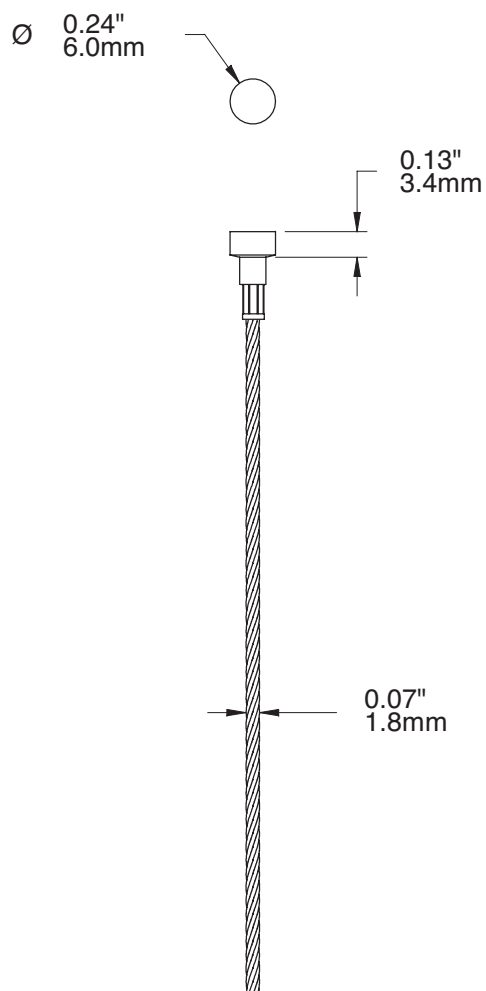

**T-END CABLE  
STAINLESS STEEL  
C2008**

**WEIGHT CAPACITY**  
45 lbs.  
20.5 Kg

**LENGTH**  
48", 72", 96", 120"

ASHanging.com  
866.935.6949