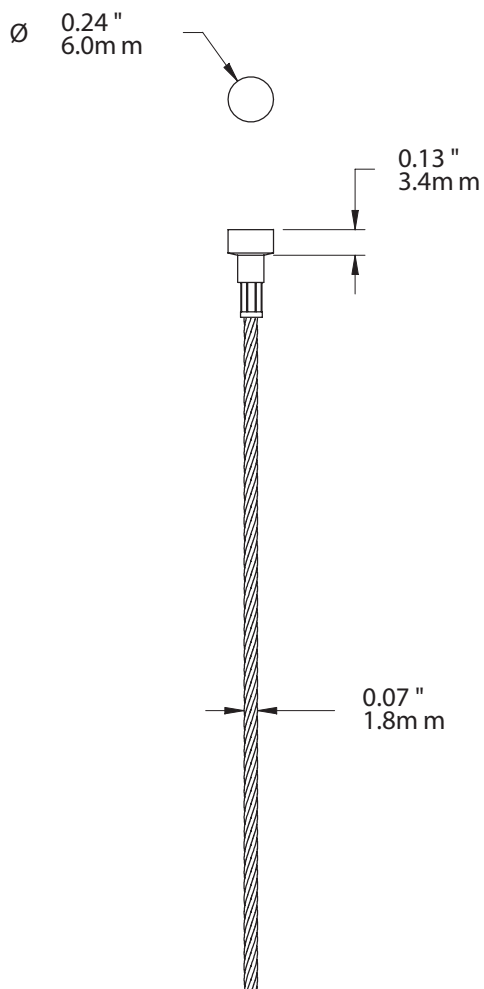

T-END CABLE
STAINLESS STEEL OR
GALVANIZED STEEL
C2008

WEIGHT CAPACITY
45 lbs.
20.5 Kg

LENGTH
48", 72", 96", 120"

ASHanging.com
866.935.6949