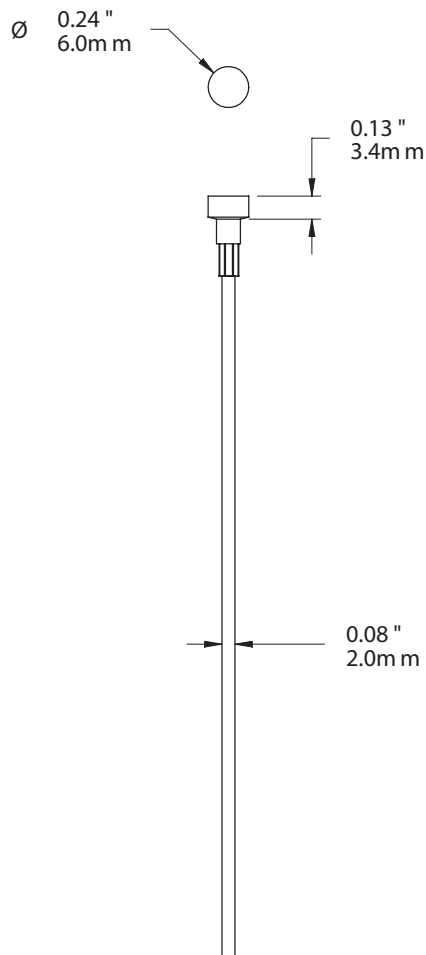

**T-END  
TRANSPARENT  
NYLON CABLE  
C2008**

**WEIGHT CAPACITY**  
15 lbs.  
7 Kg

**LENGTH**  
48", 72", 96", 120"

**ASHanging.com**  
866.935.6949