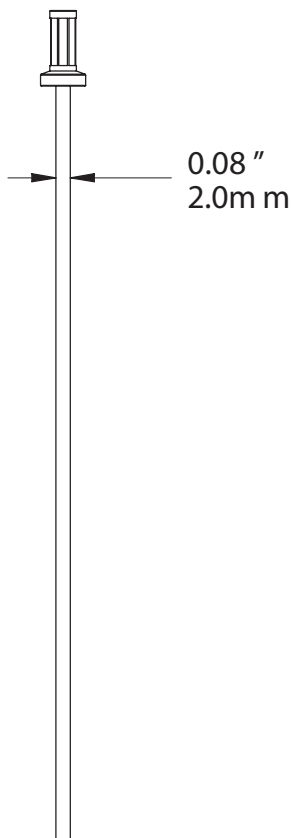

**BALL-END
NYLON CORD**
C2006

WEIGHT CAPACITY
15 lbs.
7 Kg

LENGTH
48", 72", 96", 120"

ASHanging.com
866.935.6949