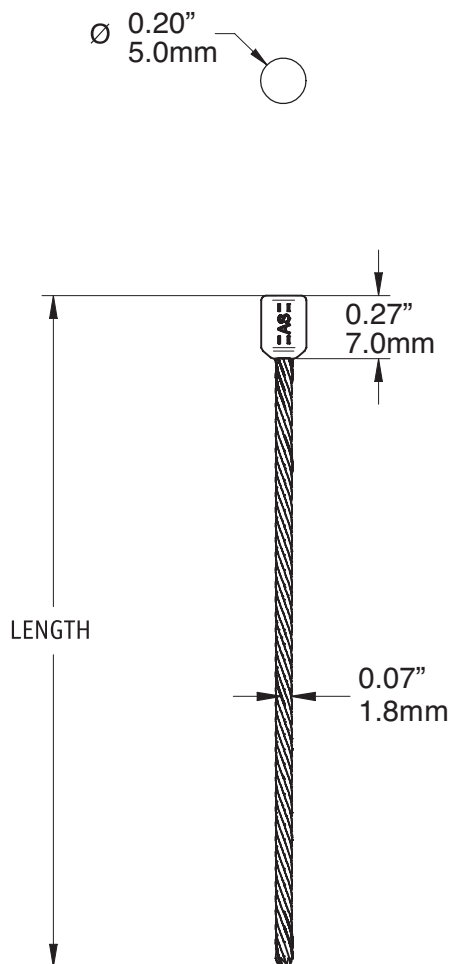

**BARREL-END
STAINLESS STEEL
CABLE**
C2005

WEIGHT CAPACITY
150 lbs.
68 Kg

LENGTH
48", 72", 96", 120", 240"

ASHanging.com
866.935.6949