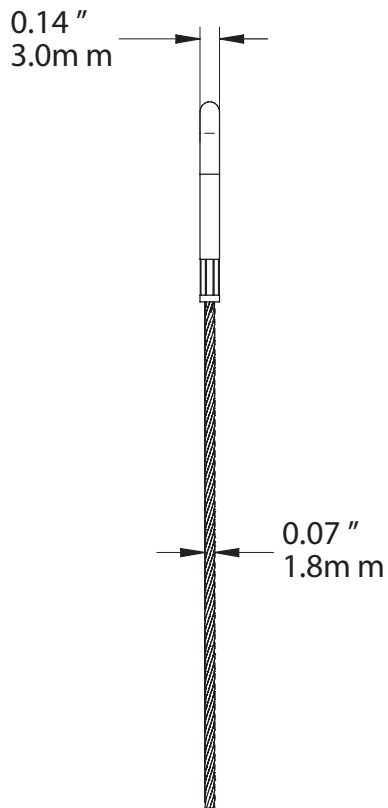

**P-END CABLE  
STAINLESS STEEL OR  
GALVANIZED STEEL  
C2004**

**WEIGHT CAPACITY**  
45 lbs.  
20.5 Kg

**LENGTH**  
48", 72", 96", 120"

ASHanging.com  
866.935.6949