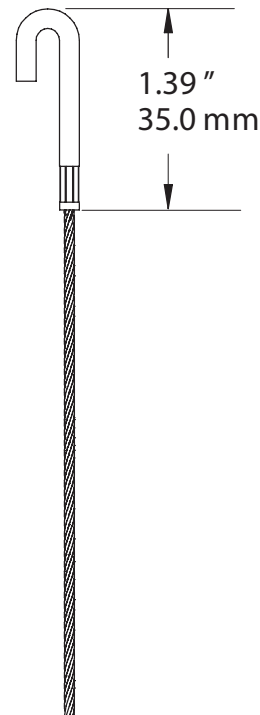

**P-END CABLE  
STAINLESS STEEL OR  
GALVANIZED STEEL  
C2004**

**WEIGHT CAPACITY**  
45 lbs.  
20.5 Kg

**LENGTH**  
48", 72", 96", 120"

ASHanging.com  
866.935.6949