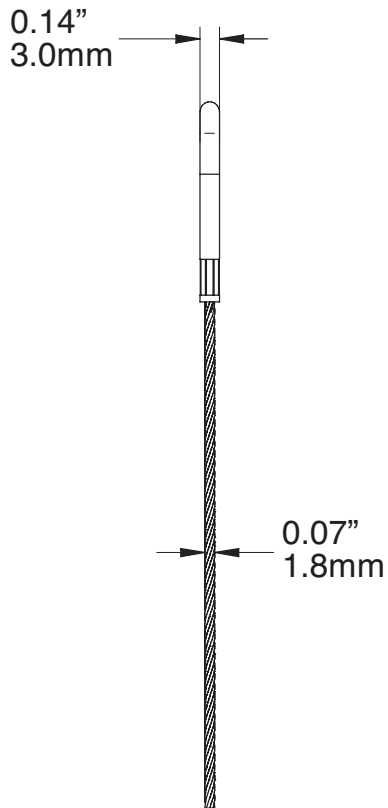

**P-END CABLE  
STAINLESS STEEL  
C2004**

**WEIGHT CAPACITY**  
45 lbs.  
20.5 Kg

**LENGTH**  
48", 72", 96", 120"

ASHanging.com  
866.935.6949