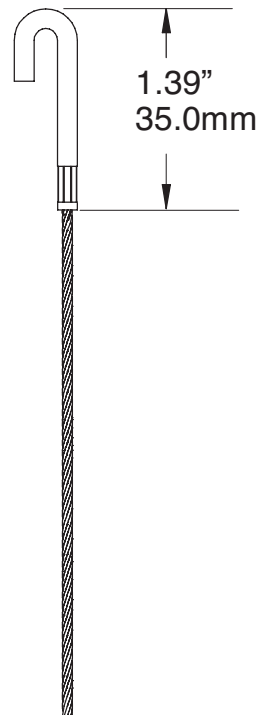

**P-END CABLE  
STAINLESS STEEL  
C2004**

**WEIGHT CAPACITY**  
45 lbs.  
20.5 Kg

**LENGTH**  
48", 72", 96", 120"

ASHanging.com  
866.935.6949