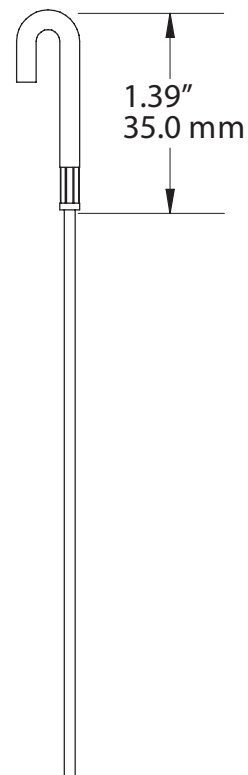

**P-END NYLON CORD
C2004**

WEIGHT CAPACITY
15 lbs.
7 Kg

LENGTH
48", 72", 96", 120"

ASHanging.com
866.935.6949