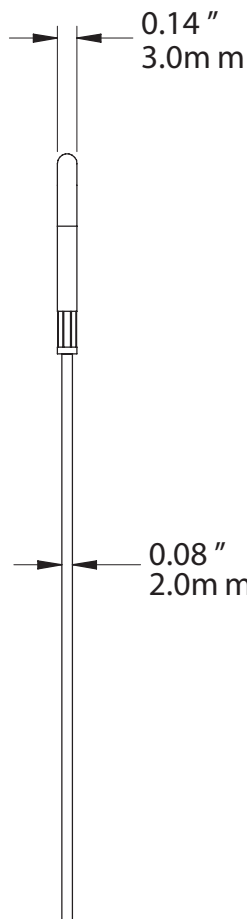

**P-END NYLON CORD
C2004**

WEIGHT CAPACITY
15 lbs.
7 Kg

LENGTH
48", 72", 96", 120"

ASHanging.com
866.935.6949